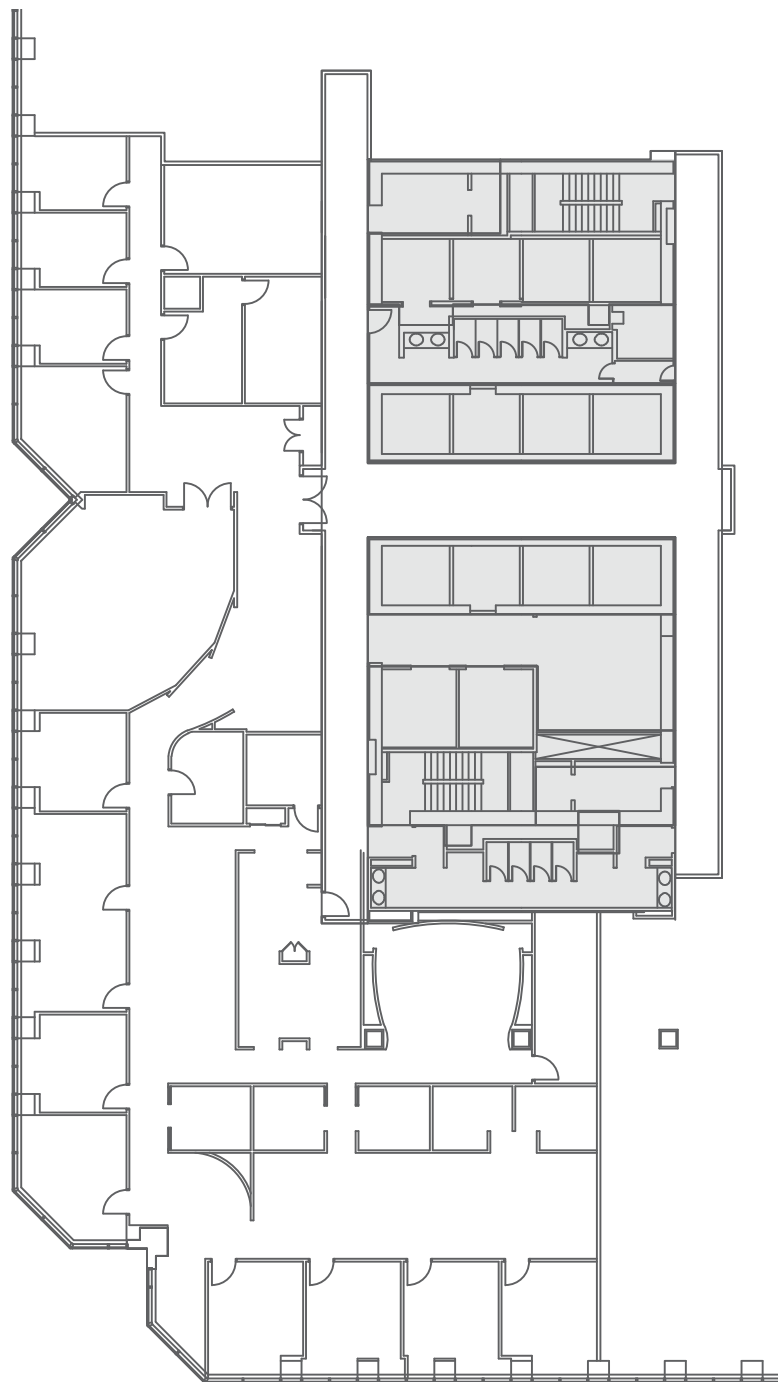

# BROOKFIELD PLACE BAY WELLINGTON TOWER

181 Bay Street, Toronto, Ontario

## 37th Floor

8,999 rentable square feet