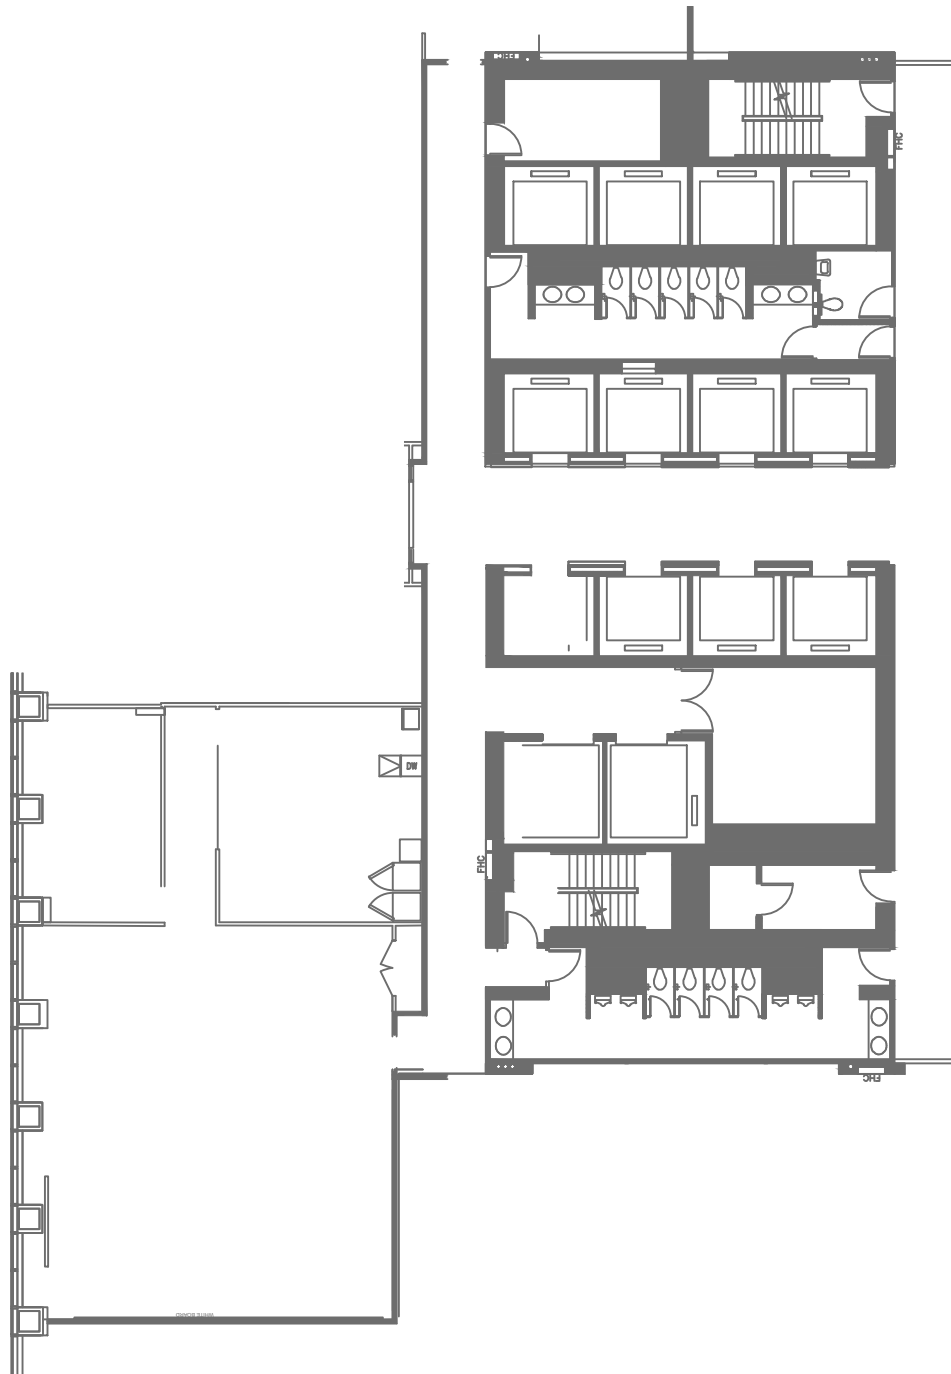

BROOKFIELD PLACE BAY WELLINGTON TOWER

181 Bay Street, Toronto, Ontario

34th Floor

2,538 rentable square feet