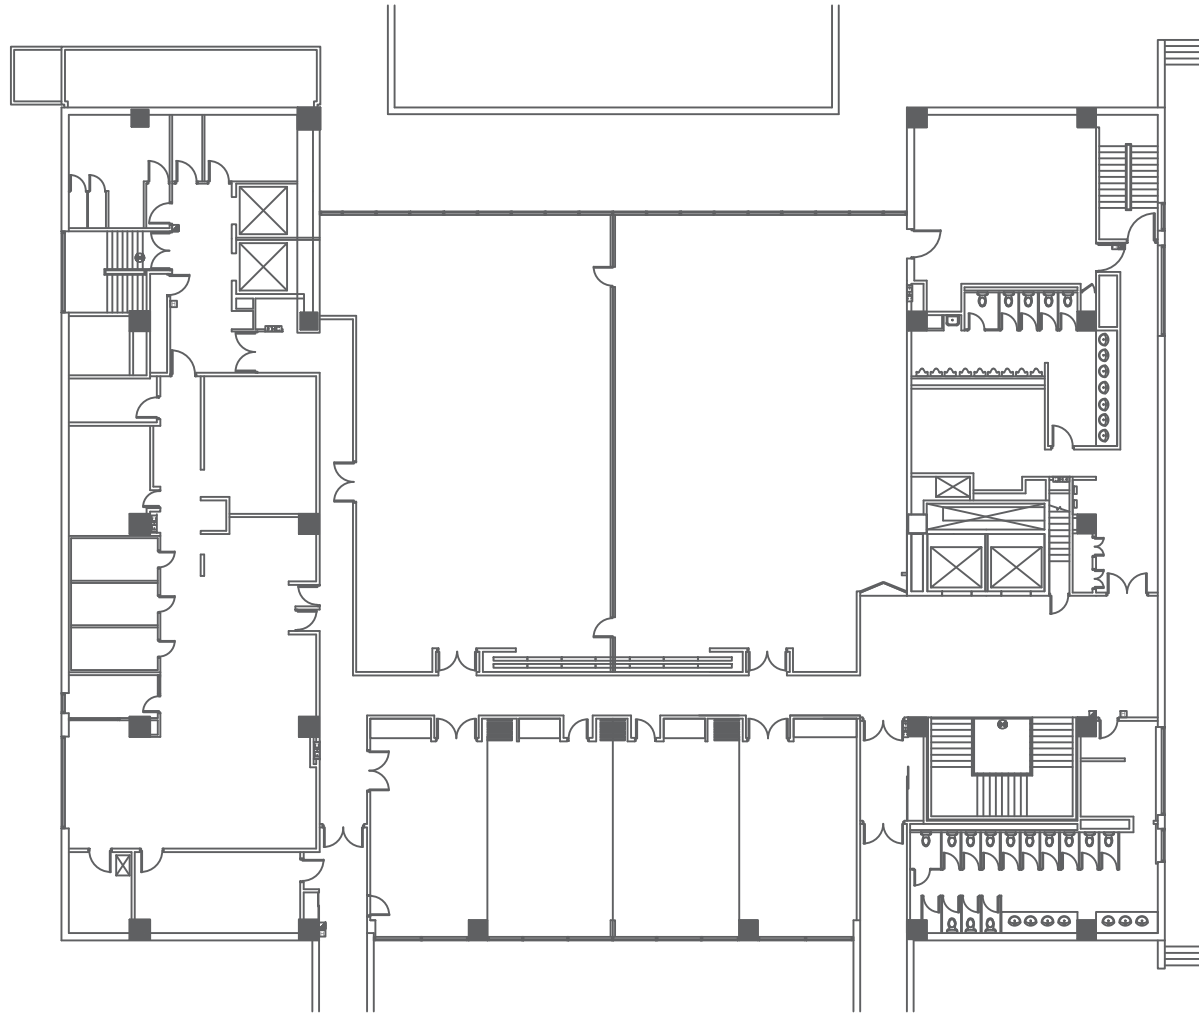

FIRST CANADIAN PLACE STREET LEVEL

100 King Street West, Toronto, Ontario

Unit PD0440

17,640 square feet