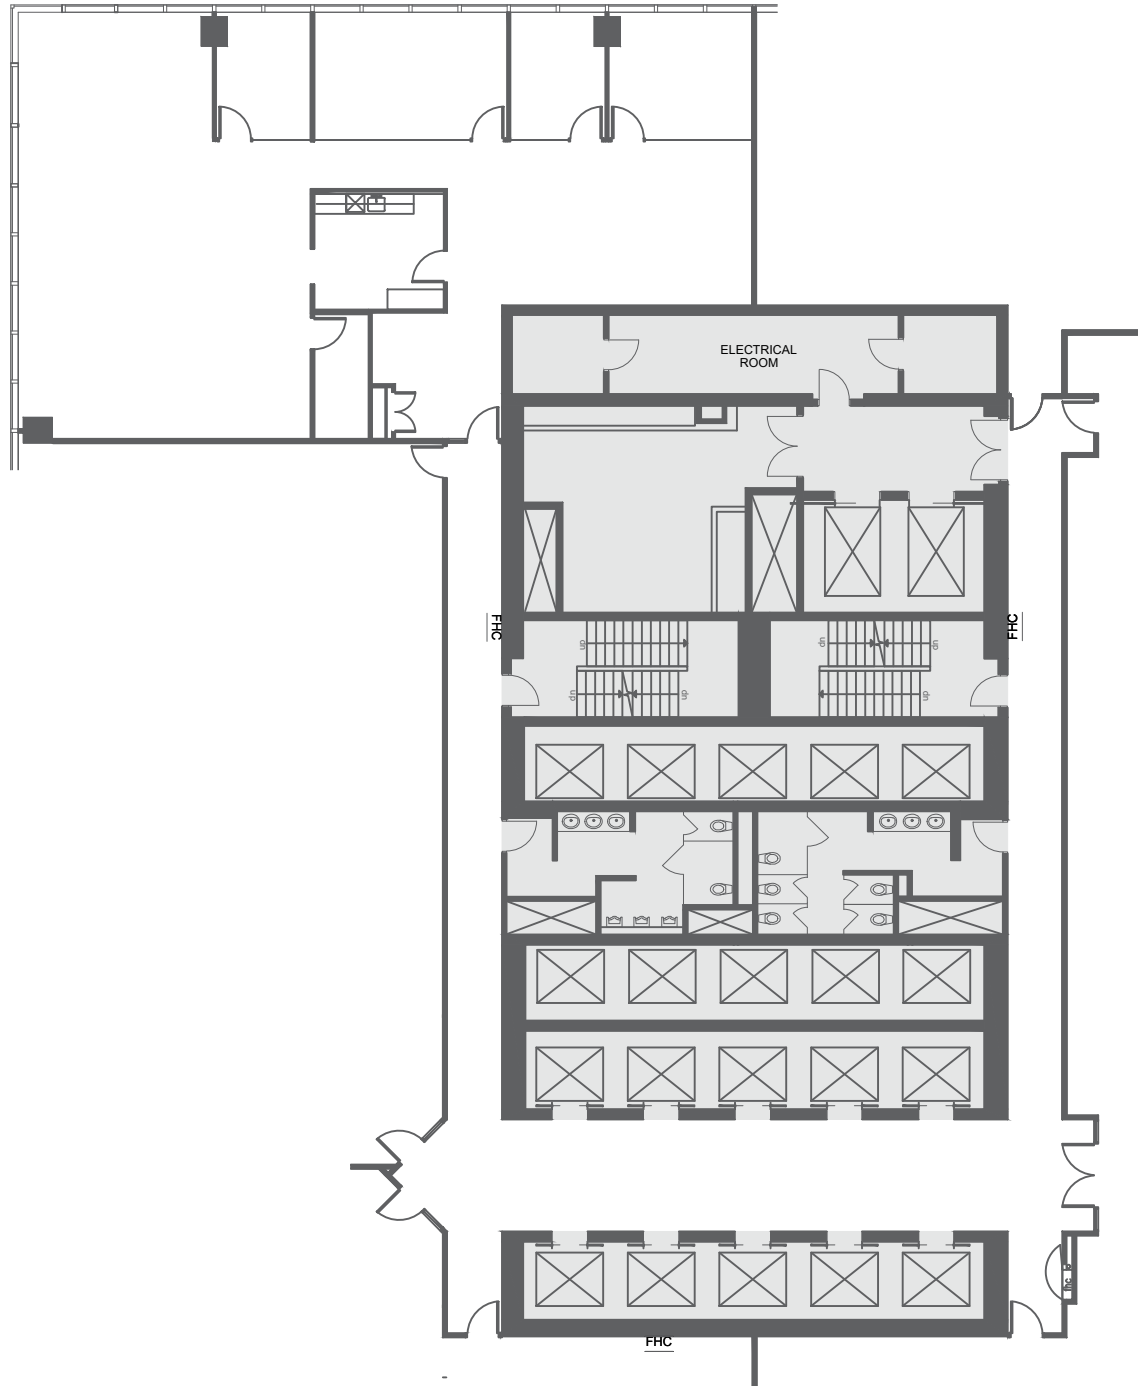

# BAY ADELAIDE CENTRE EAST TOWER

22 Adelaide Street West, Toronto, Ontario

## 24th Floor

3,401 rentable square feet