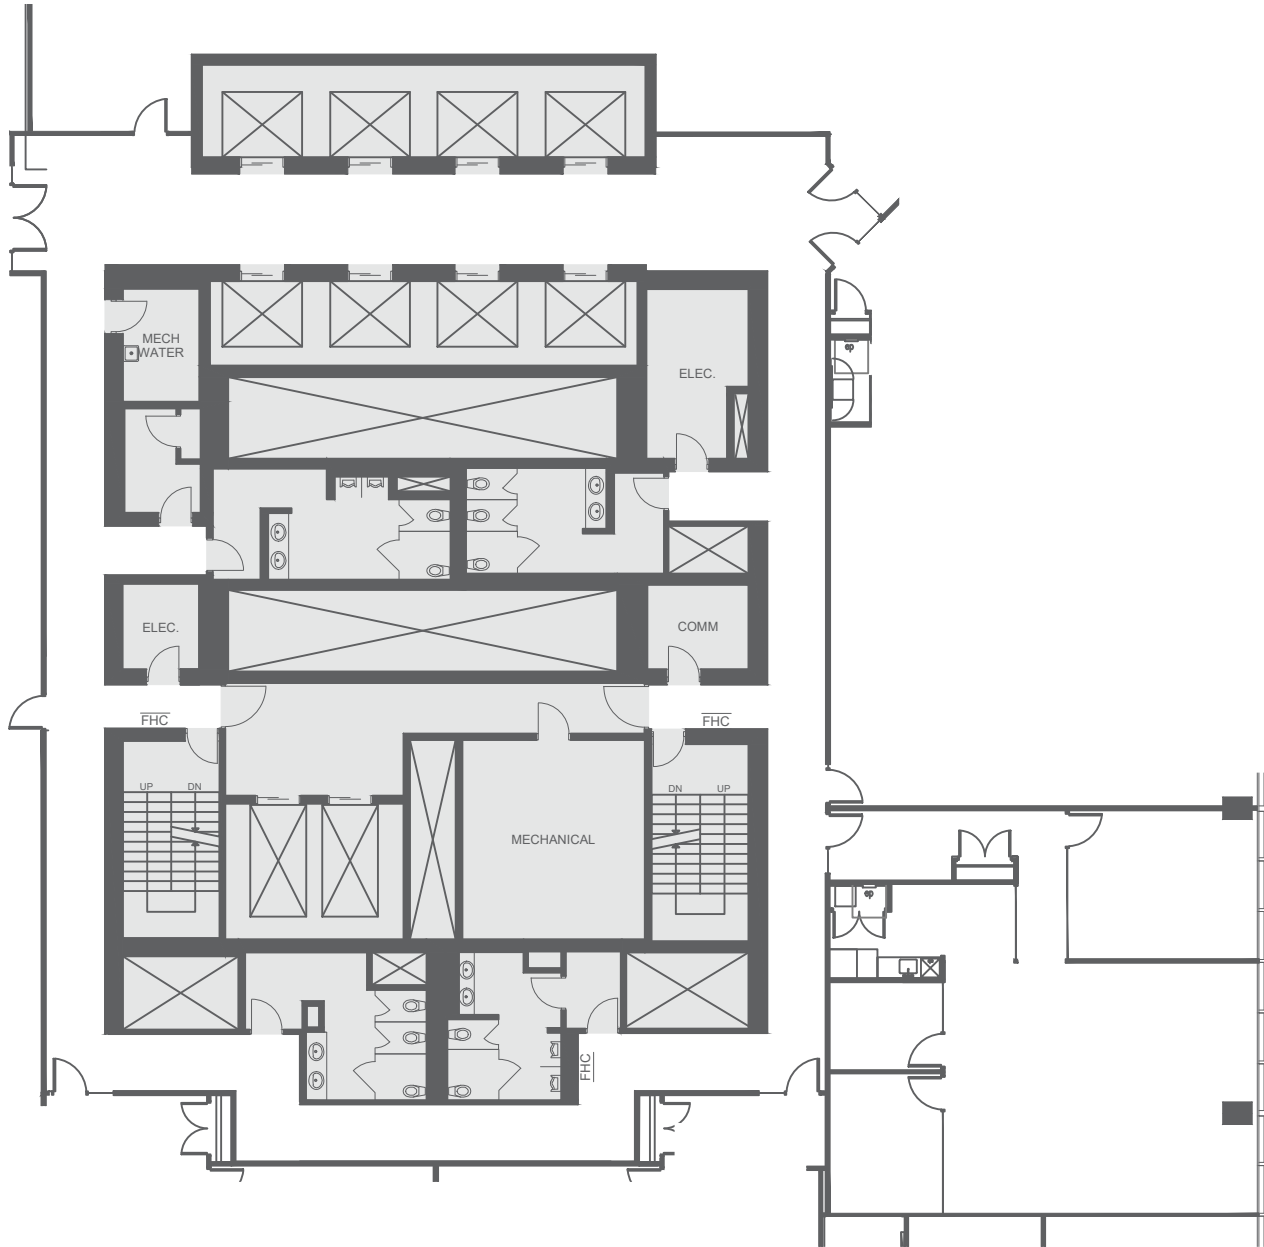

BAY ADELAIDE CENTRE WEST TOWER

333 Bay Street, Toronto, Ontario

27th Floor

2,054 rentable square feet