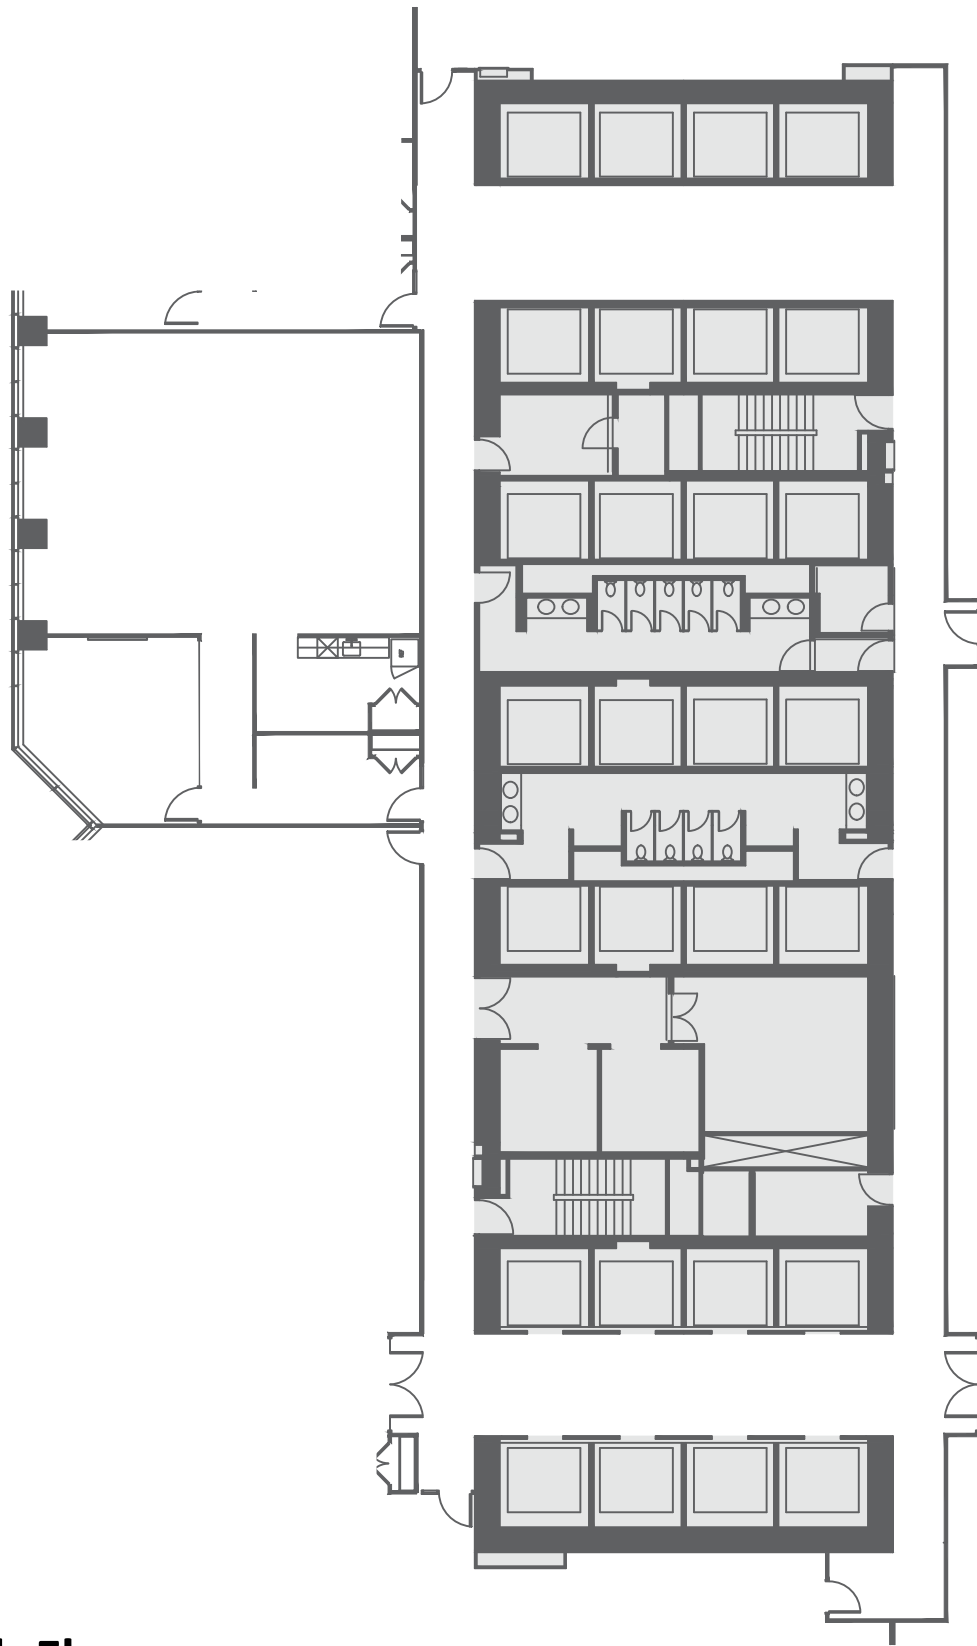

BROOKFIELD PLACE BAY WELLINGTON TOWER

181 Bay Street, Toronto, Ontario

10th Floor

2,213 rentable square feet