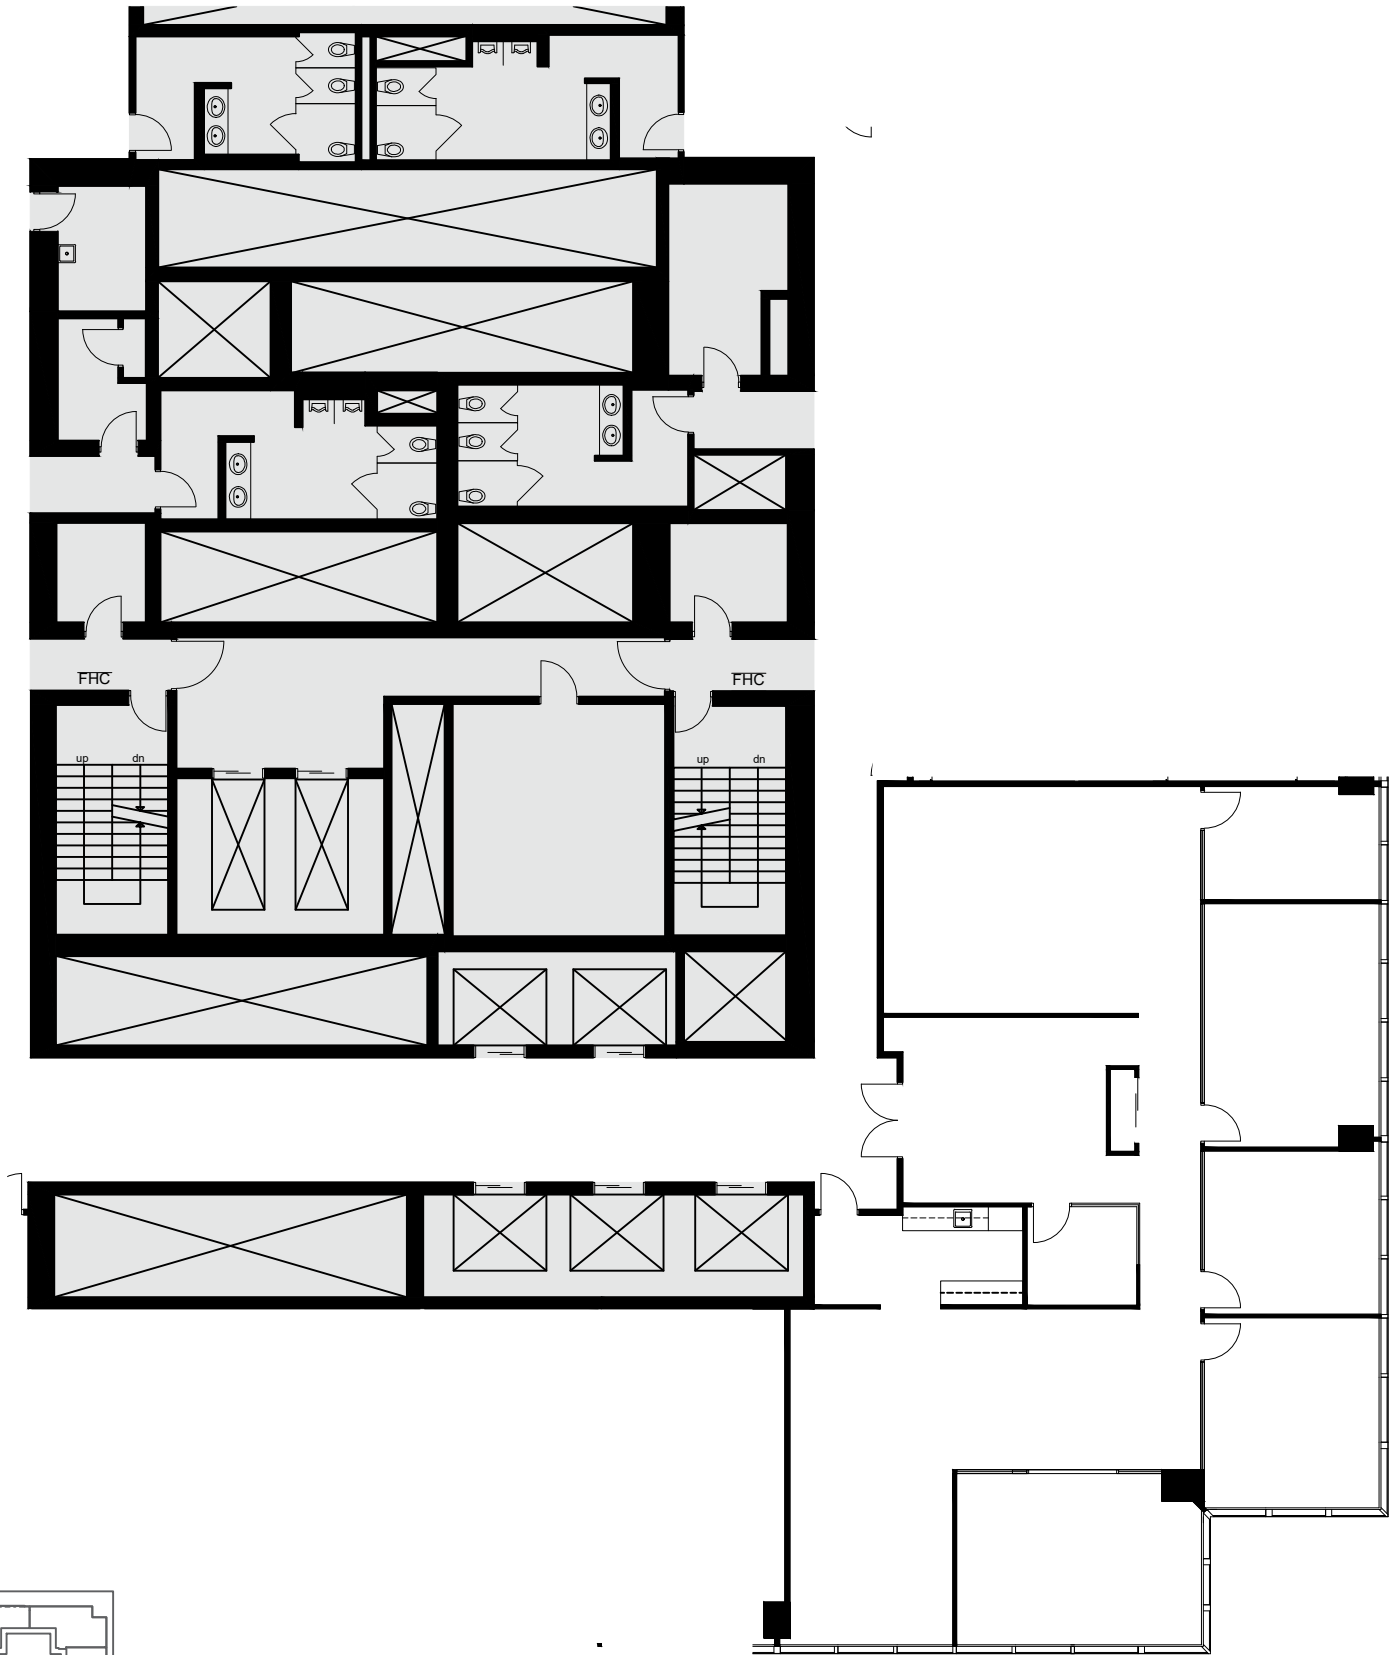

BAY ADELAIDE CENTRE WEST TOWER

333 Bay Street, Toronto, Ontario

6th Floor

3,923 rentable square feet