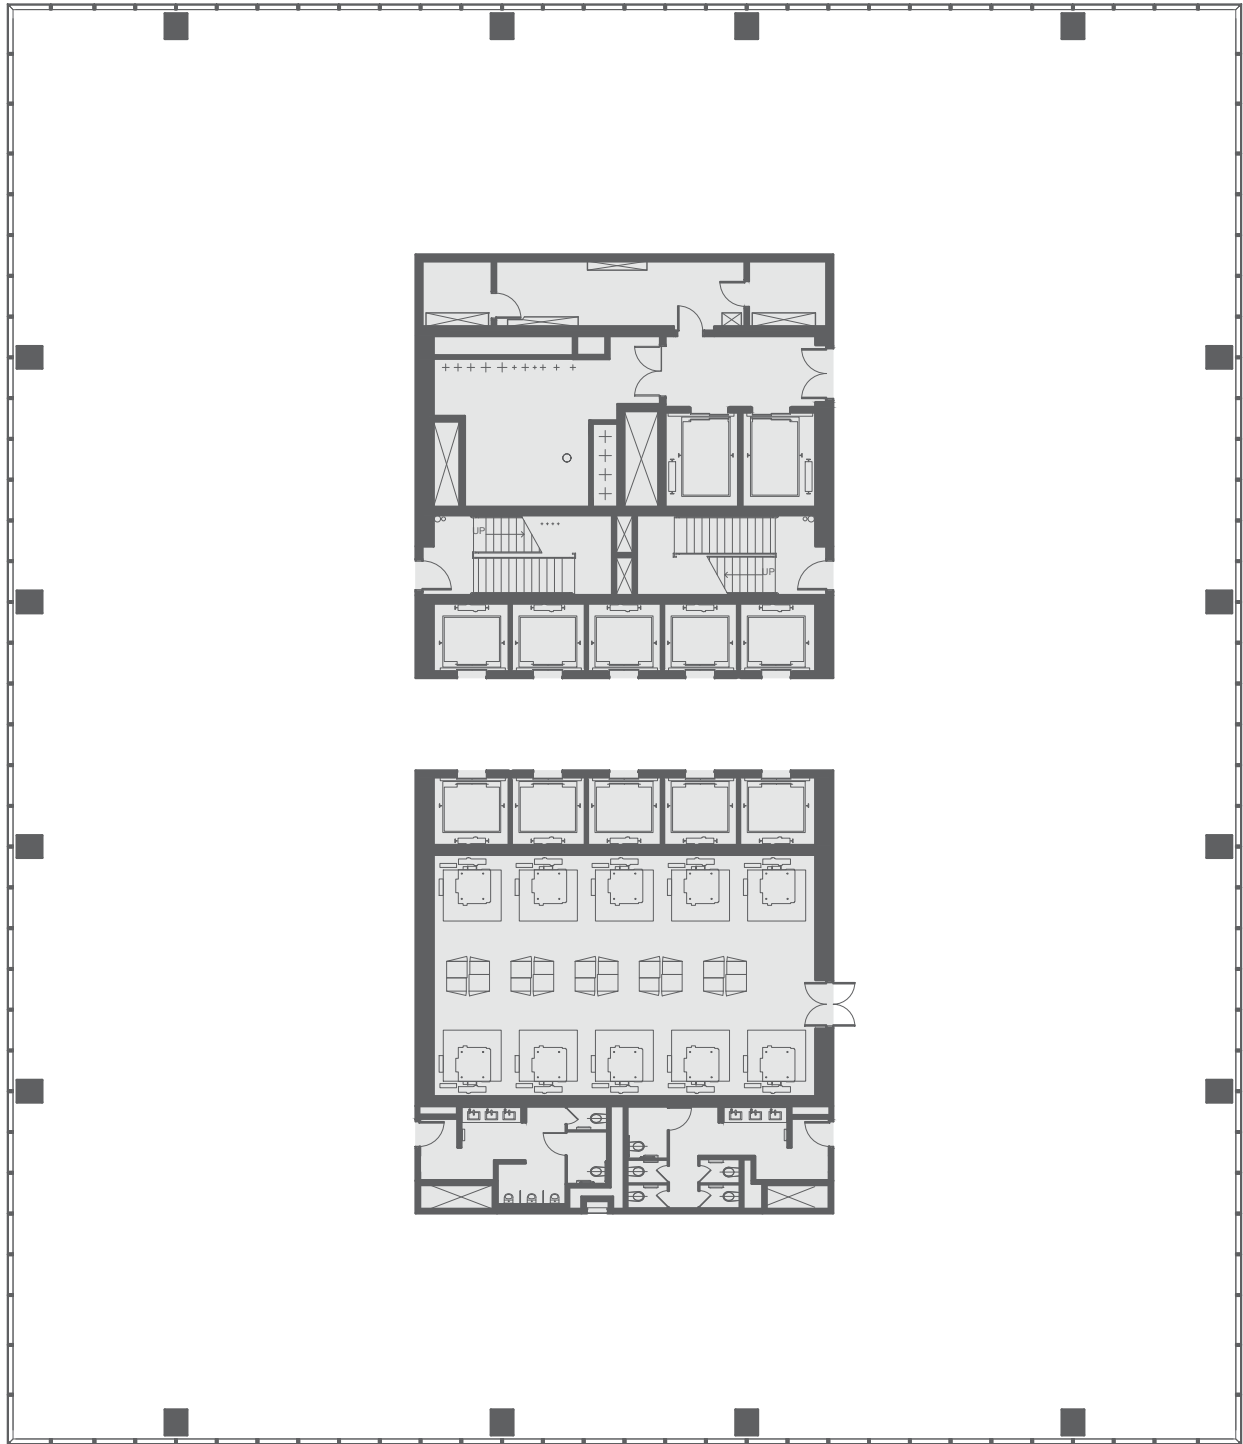

BAY ADELAIDE CENTRE EAST TOWER

22 Adelaide Street West, Toronto, Ontario

28th Floor

22,237 rentable square feet