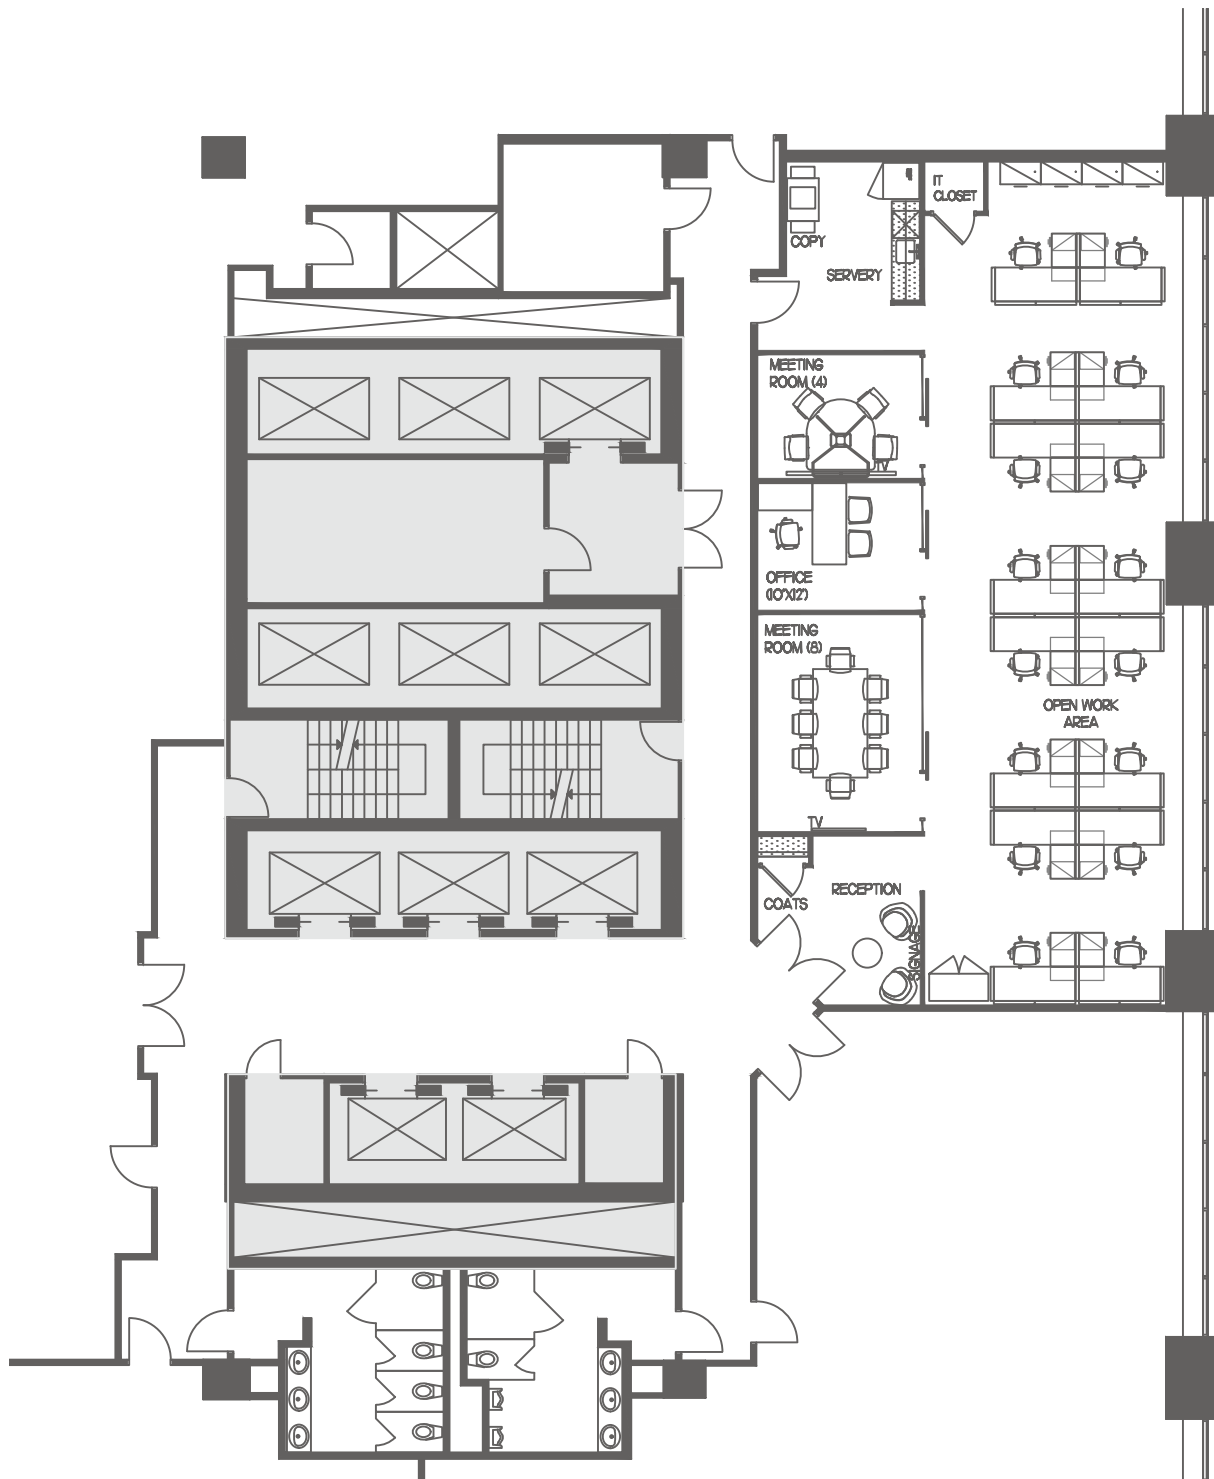

# 2 BLOOR EAST

Toronto, Ontario

## Floor 22

2,392 rentable square feet