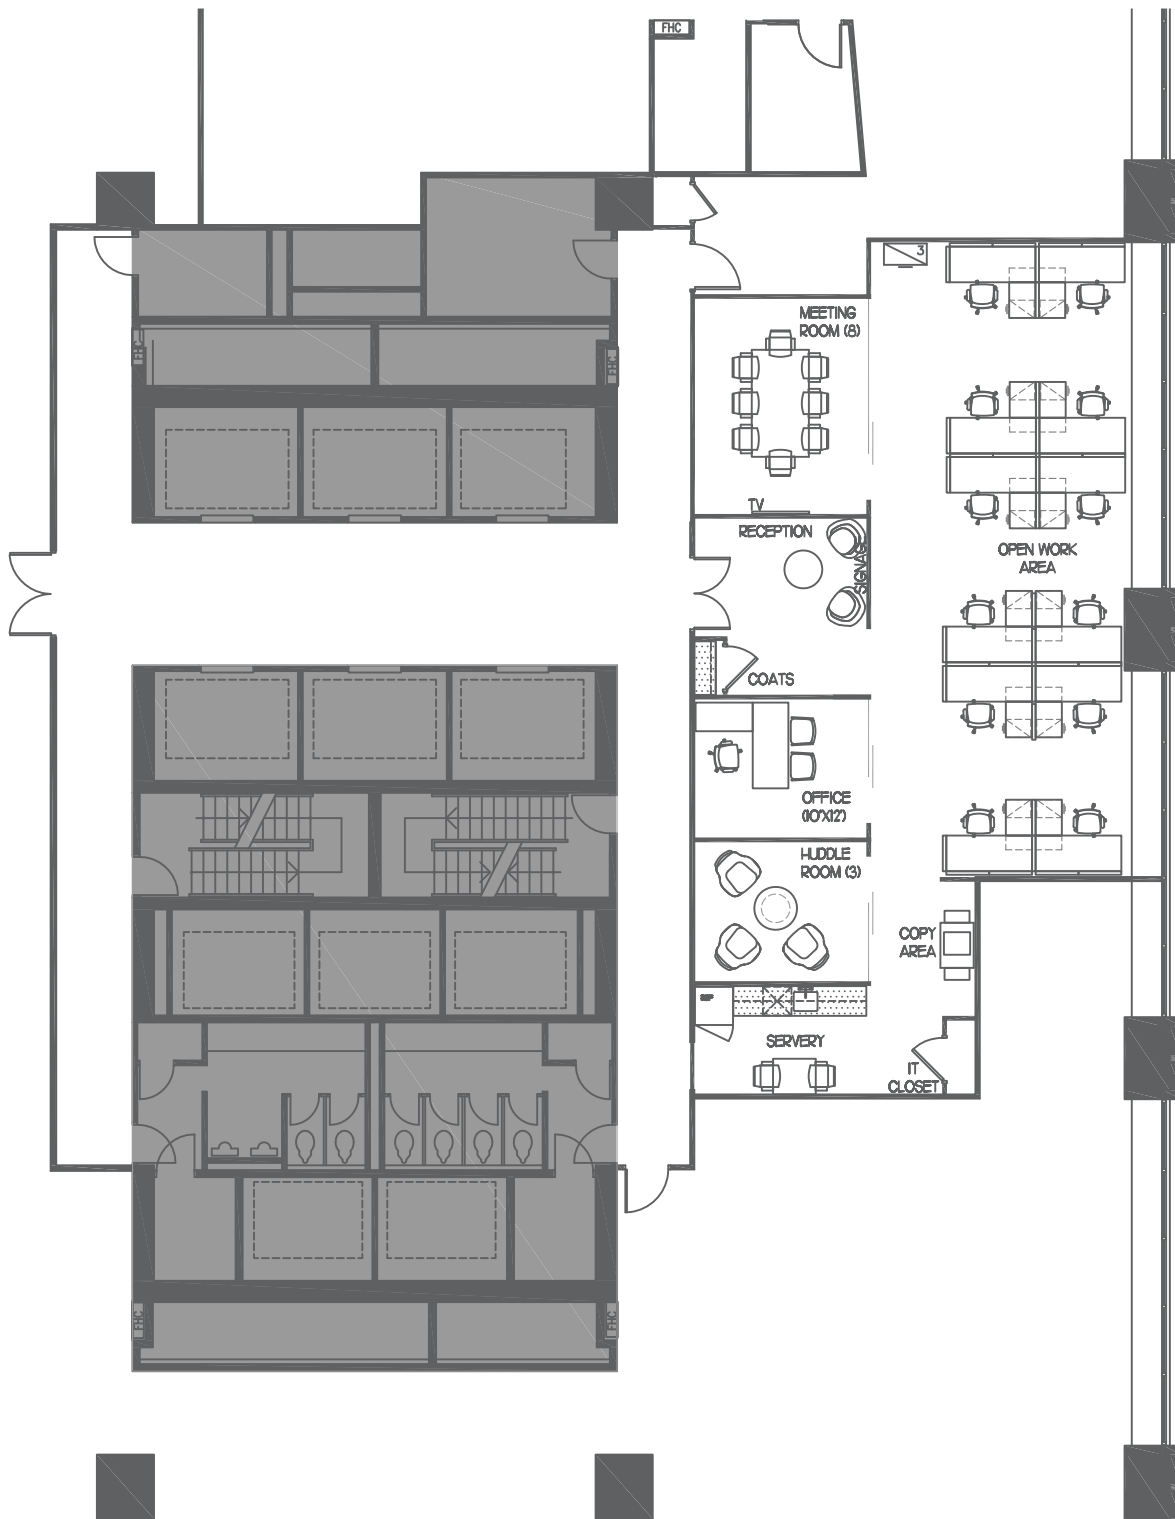

HUDSON'S BAY CENTRE

Toronto, Ontario

15th Floor

2,027 rentable square feet