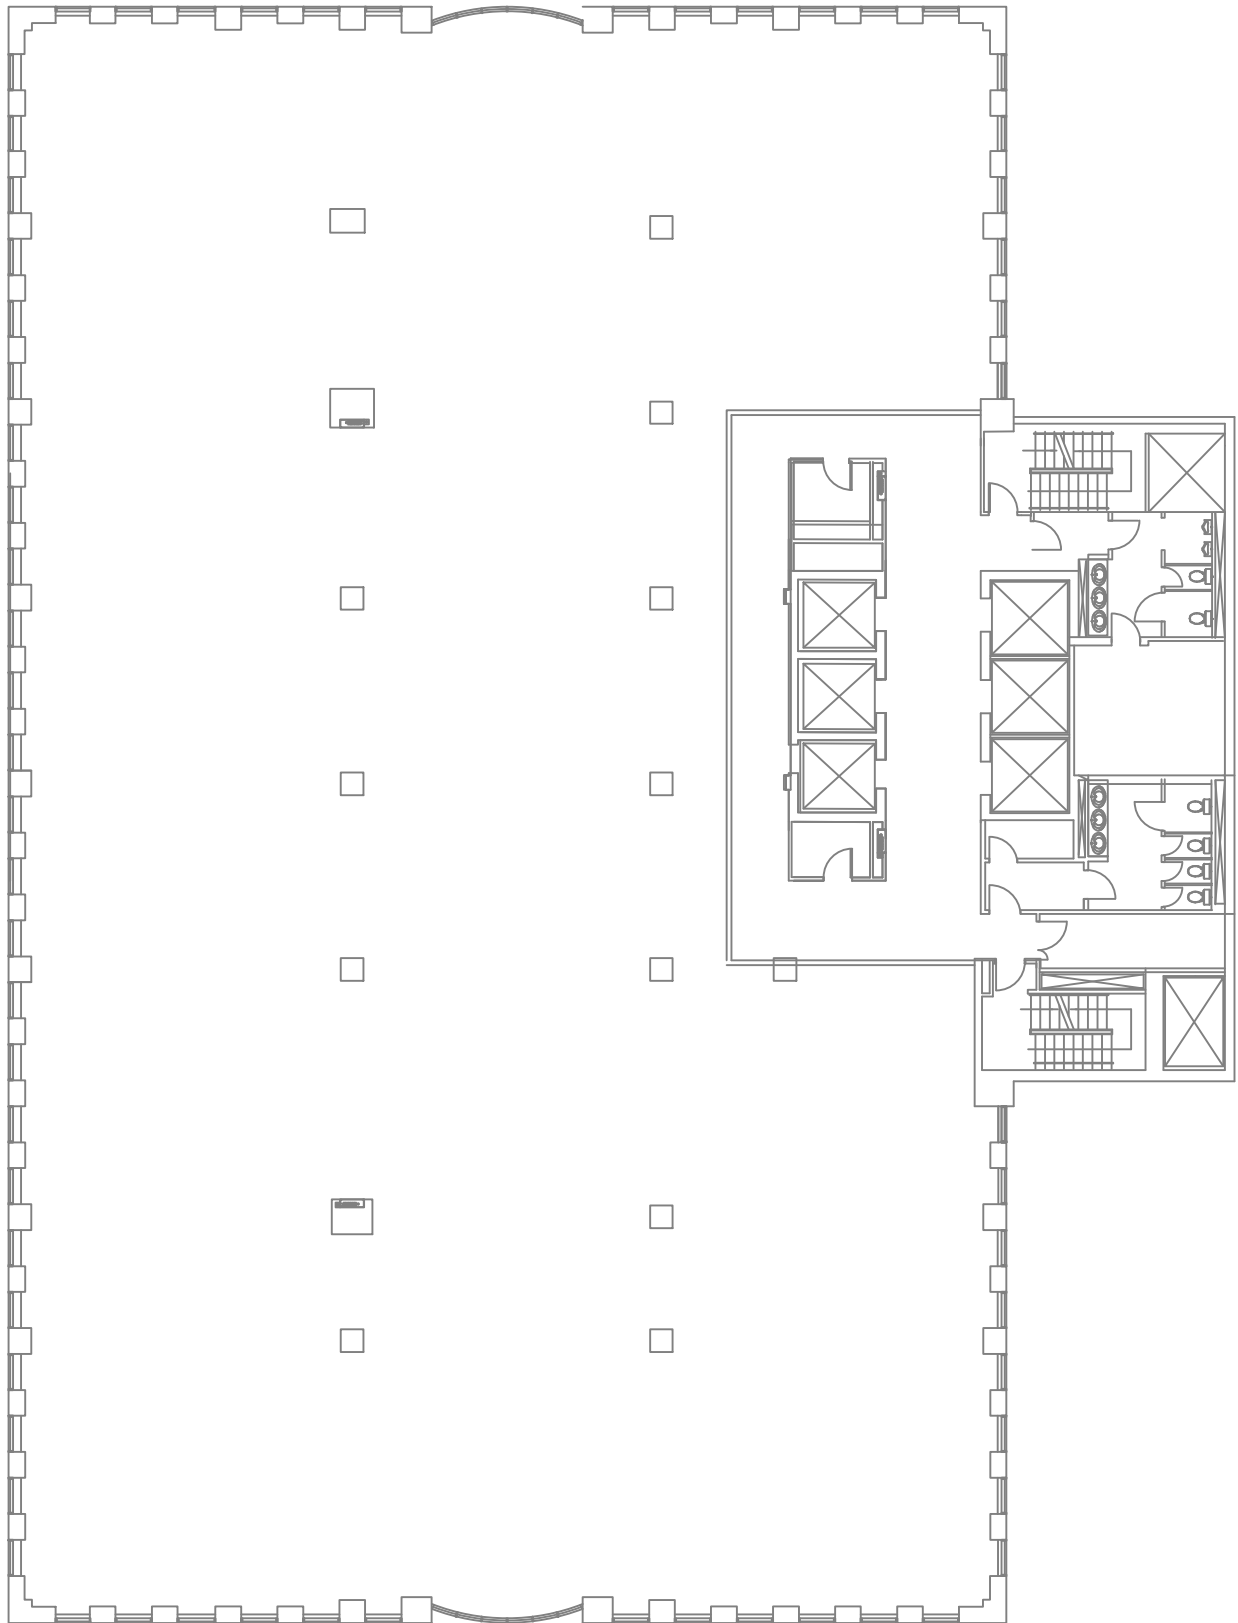

105 ADELAIDE

105 Adelaide Street West, Toronto, Ontario

8th Floor

16,074 rentable square feet