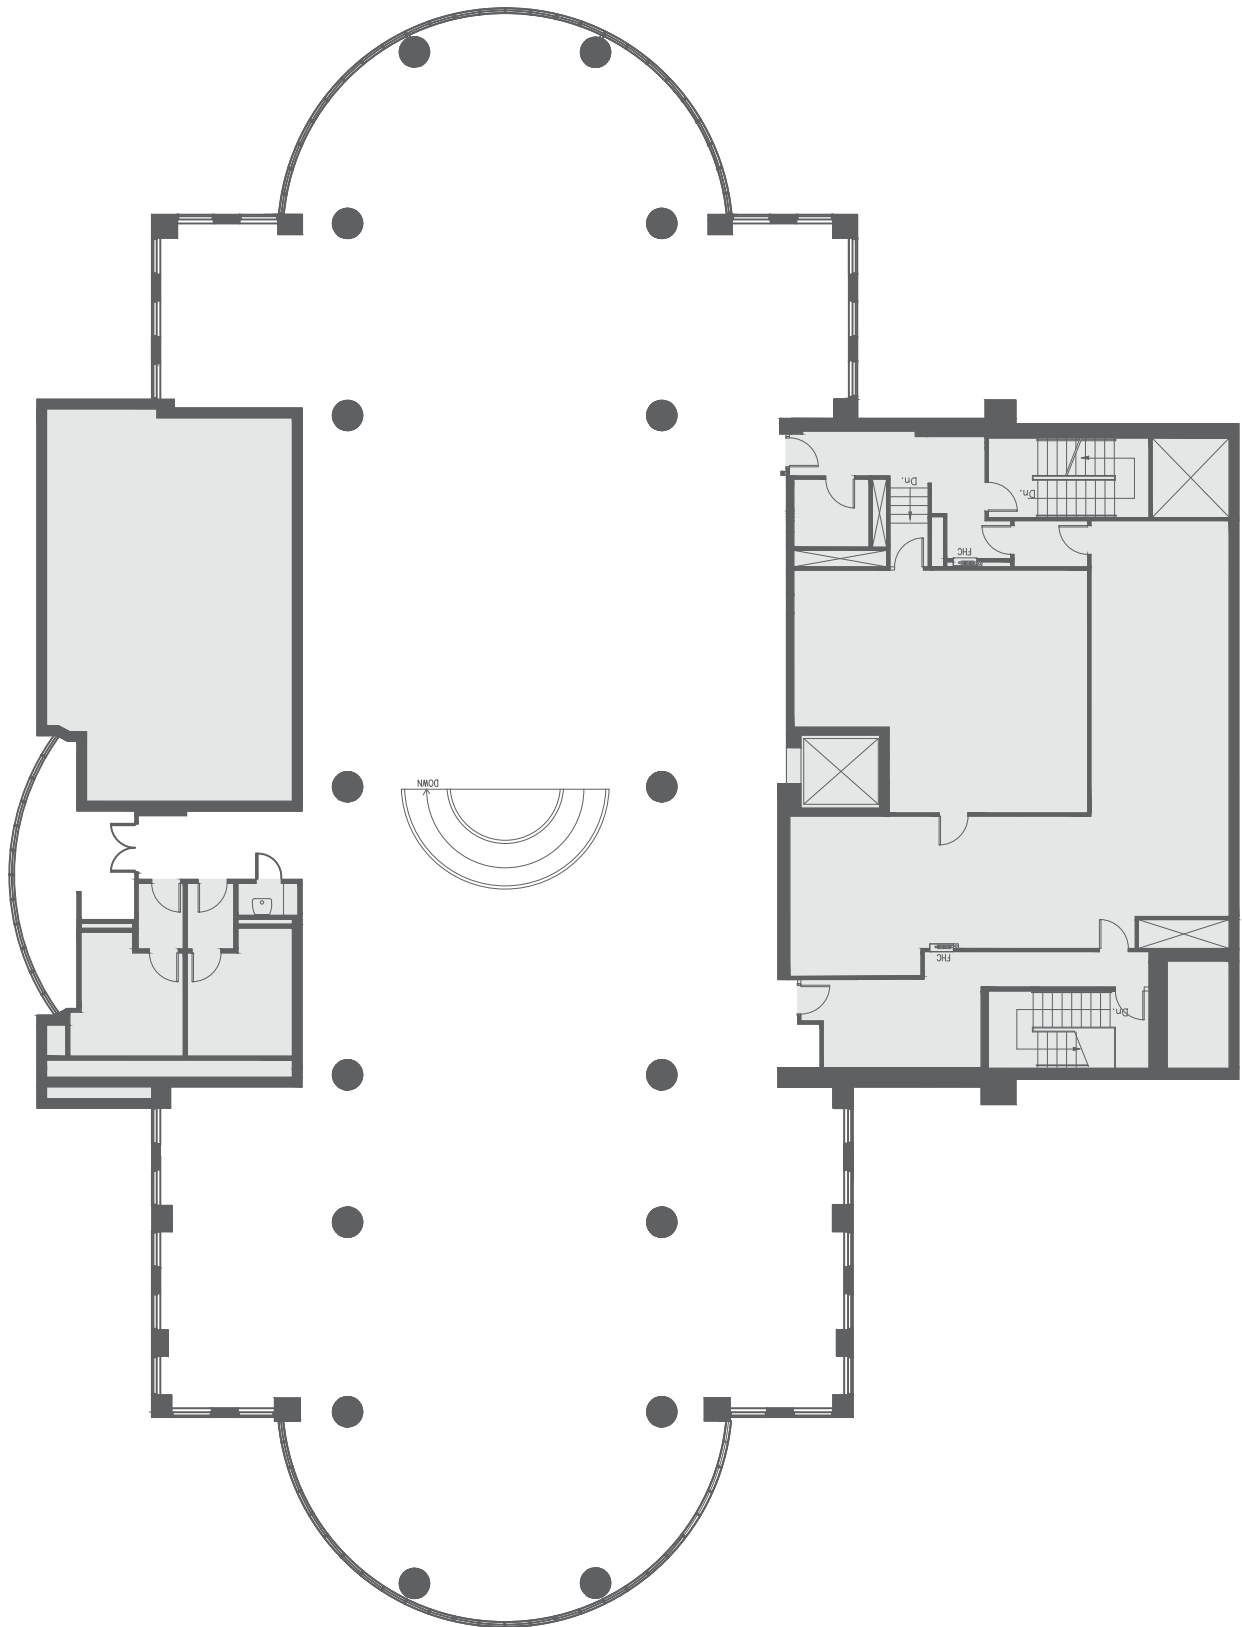

# 105 ADELAIDE

105 Adelaide Street West, Toronto, Ontario

## 12th Floor

10,302 rentable square feet