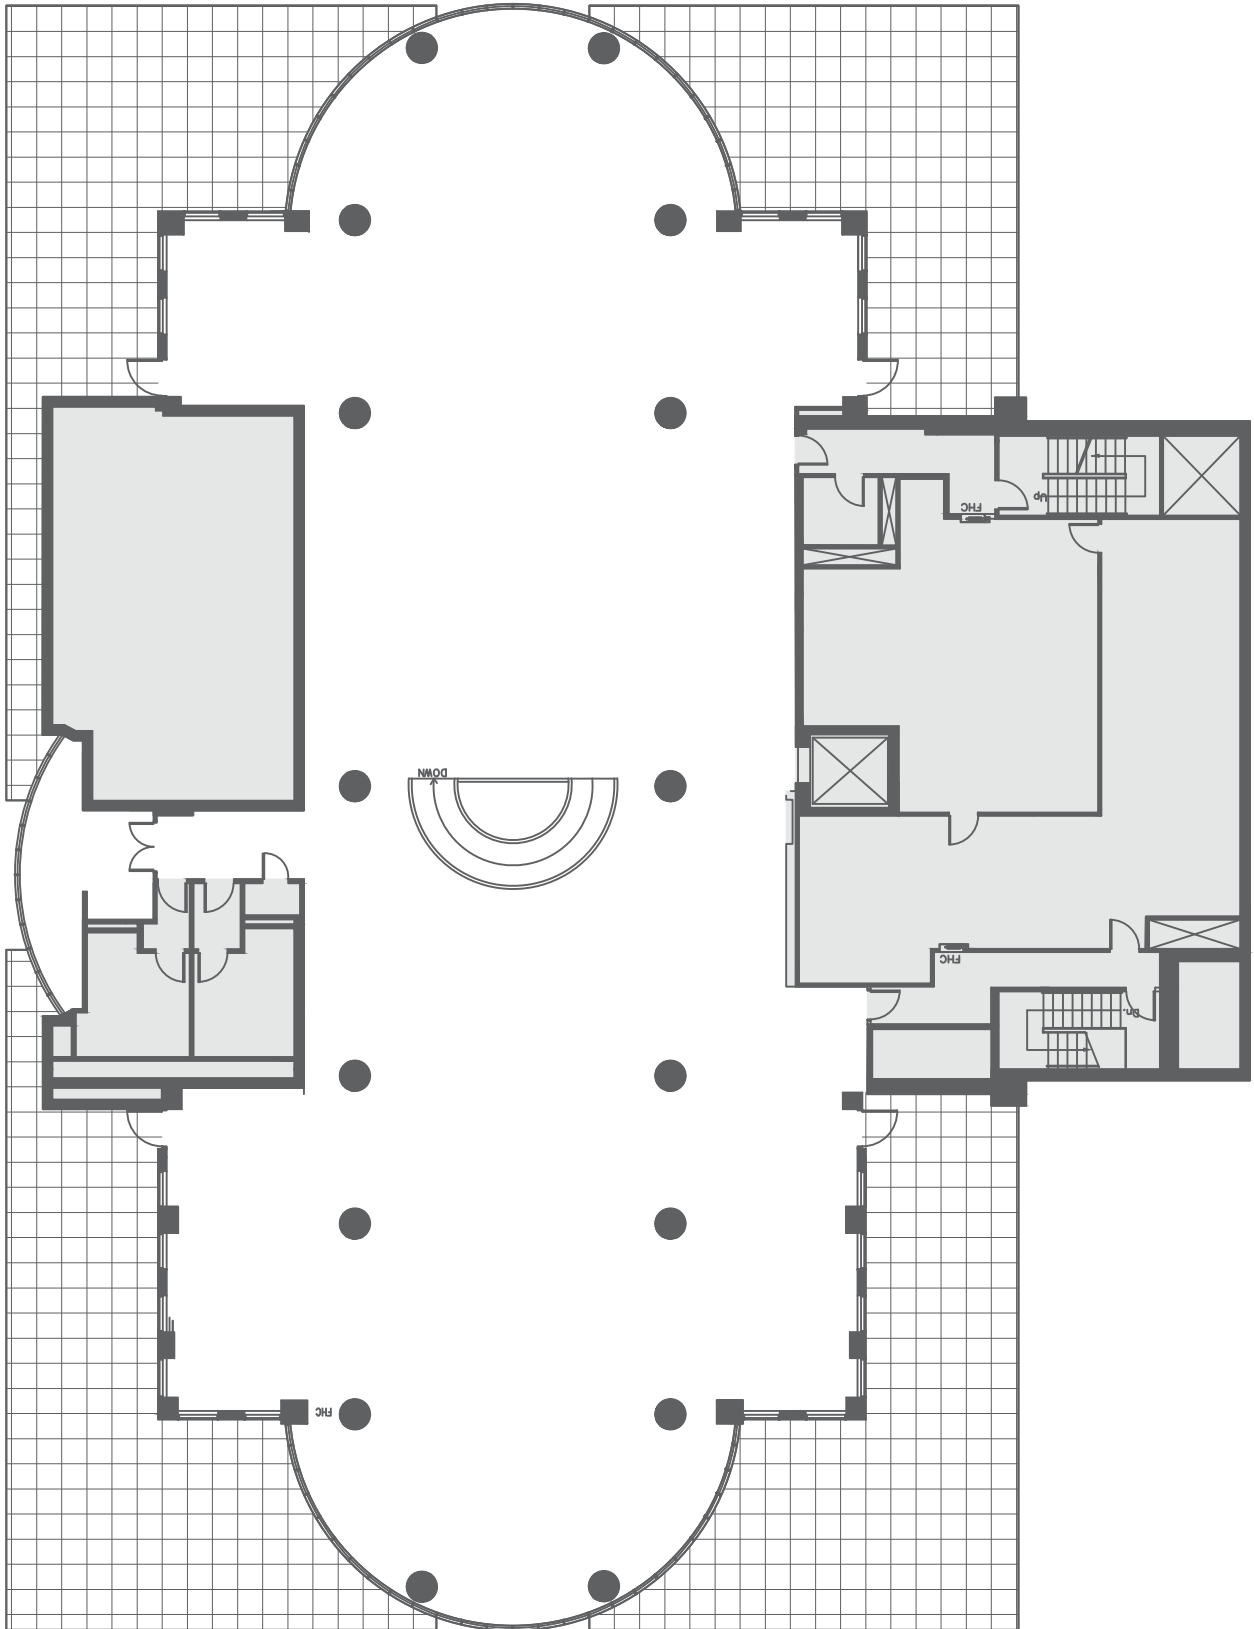

105 ADELAIDE

105 Adelaide Street West, Toronto, Ontario

11th Floor

10,277 rentable square feet