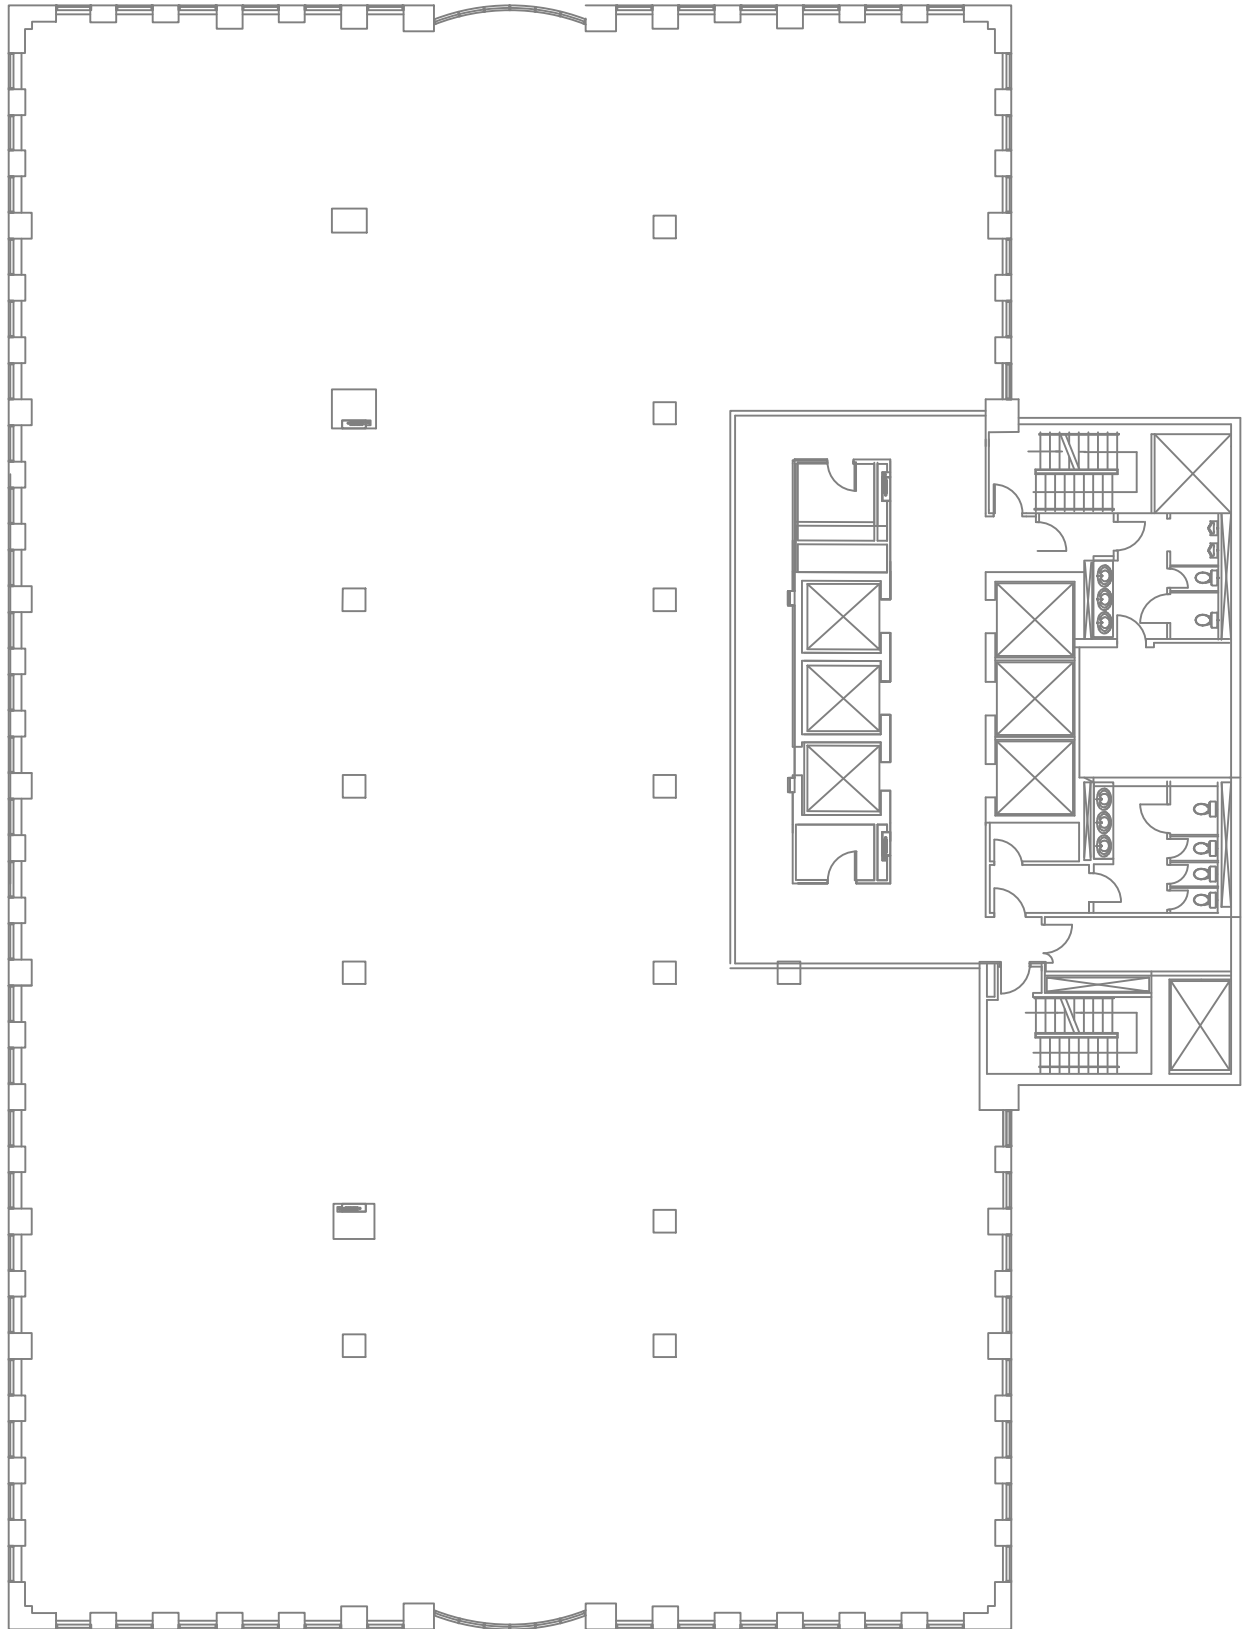

# 105 ADELAIDE

105 Adelaide Street West, Toronto, Ontario

## 10th Floor

17,875 rentable square feet