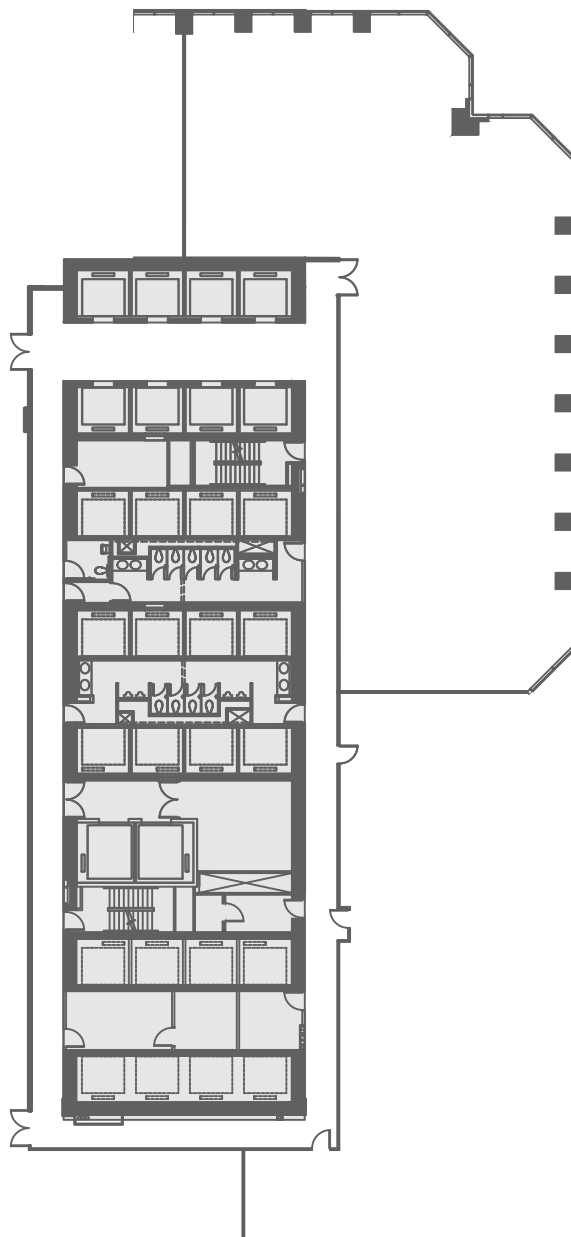

# BROOKFIELD PLACE BAY WELLINGTON TOWER

181 Bay Street, Toronto, Ontario

## 8th Floor

6,032 rentable square feet