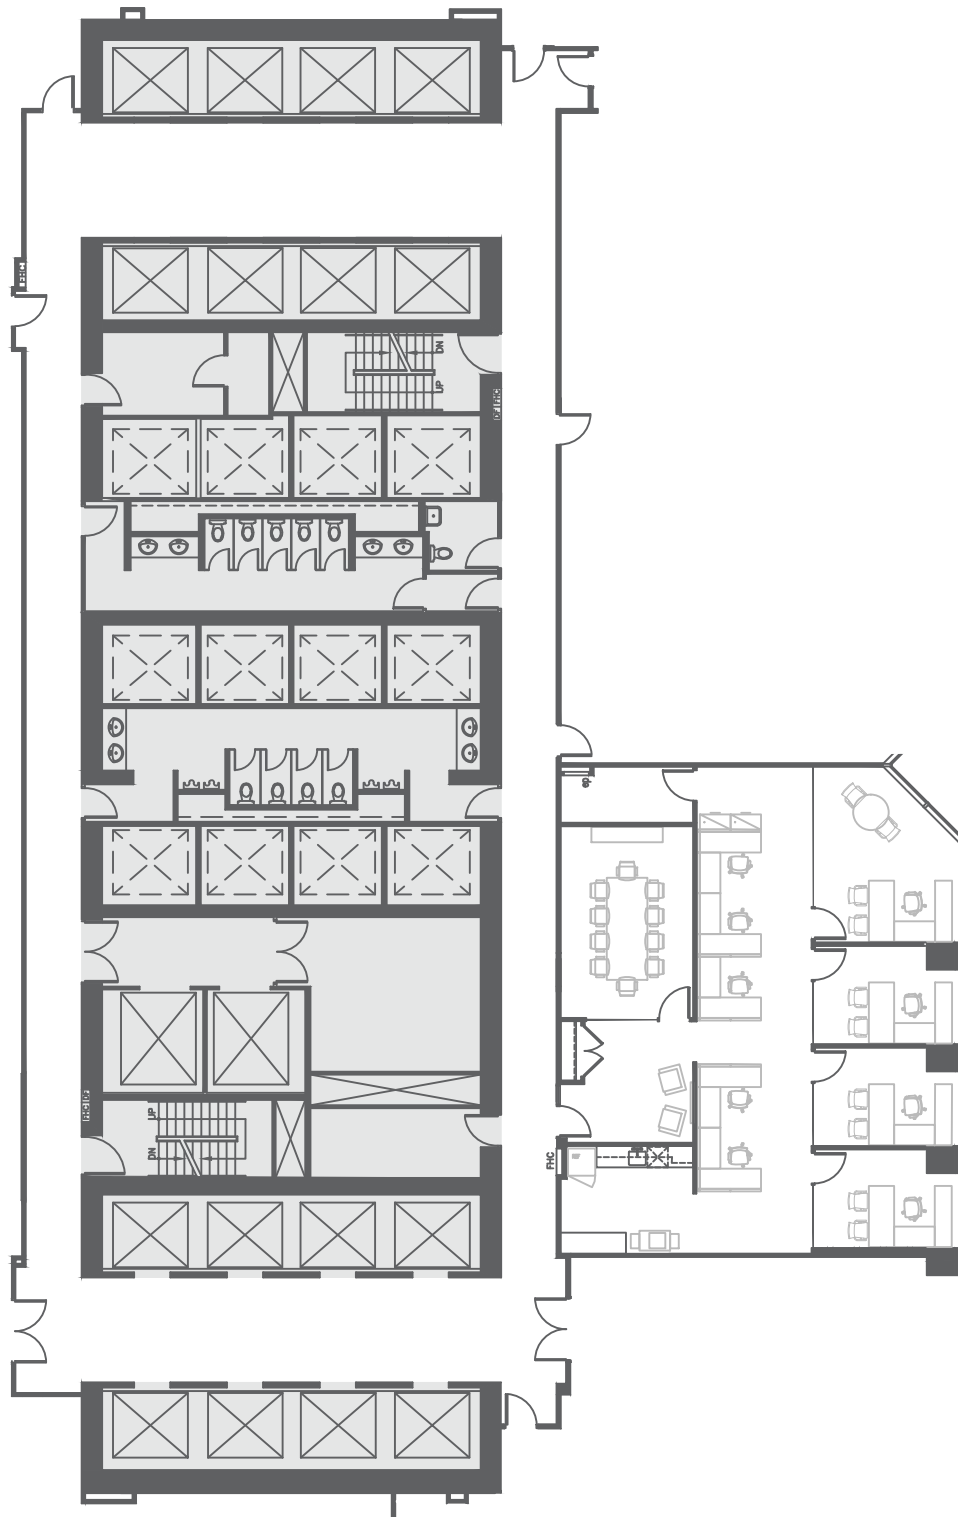

BROOKFIELD PLACE BAY WELLINGTON TOWER

181 Bay Street, Toronto, Ontario

8th Floor

2,156 rentable square feet