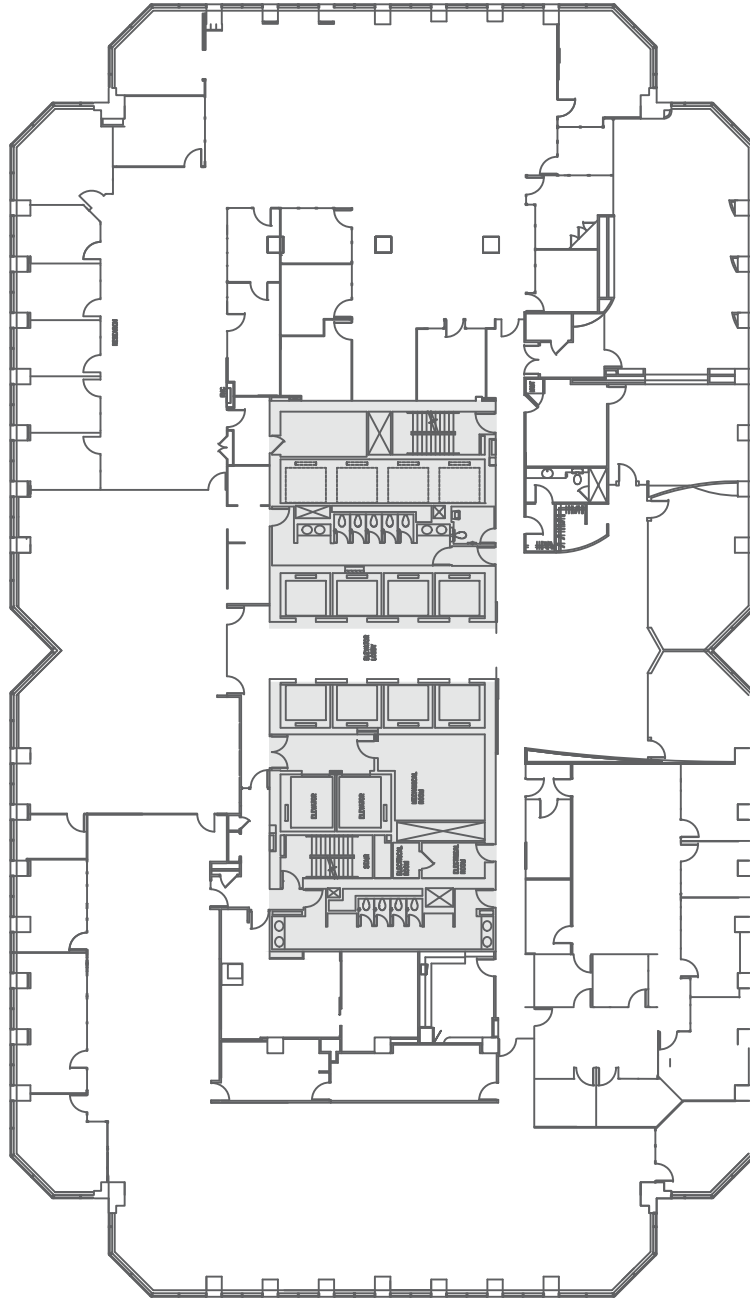

BROOKFIELD PLACE BAY WELLINGTON TOWER

181 Bay Street, Toronto, Ontario

31st Floor

25,968 rentable square feet