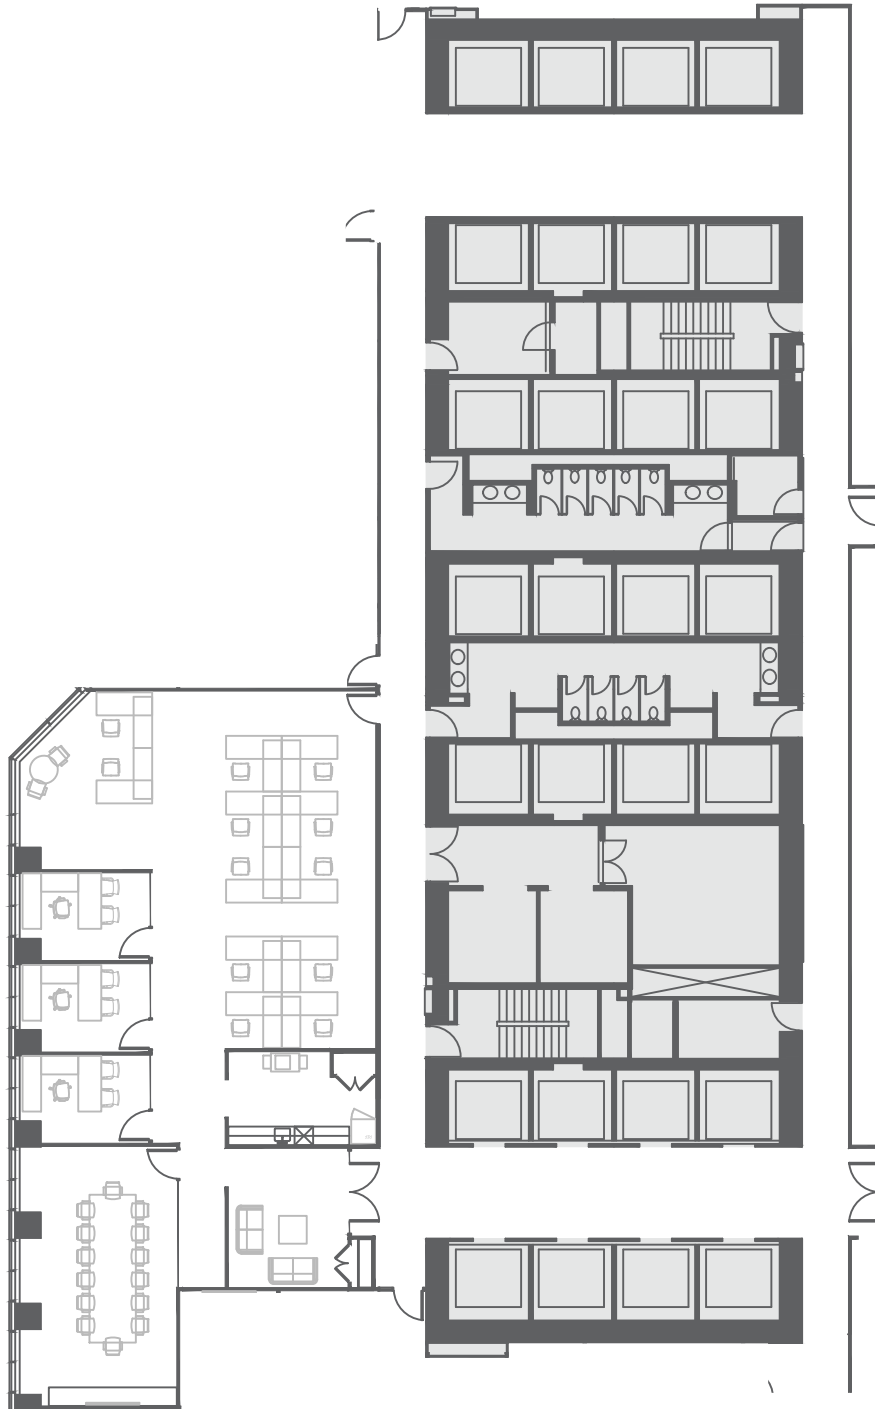

BROOKFIELD PLACE BAY WELLINGTON TOWER

181 Bay Street, Toronto, Ontario

10th Floor

3,243 rentable square feet