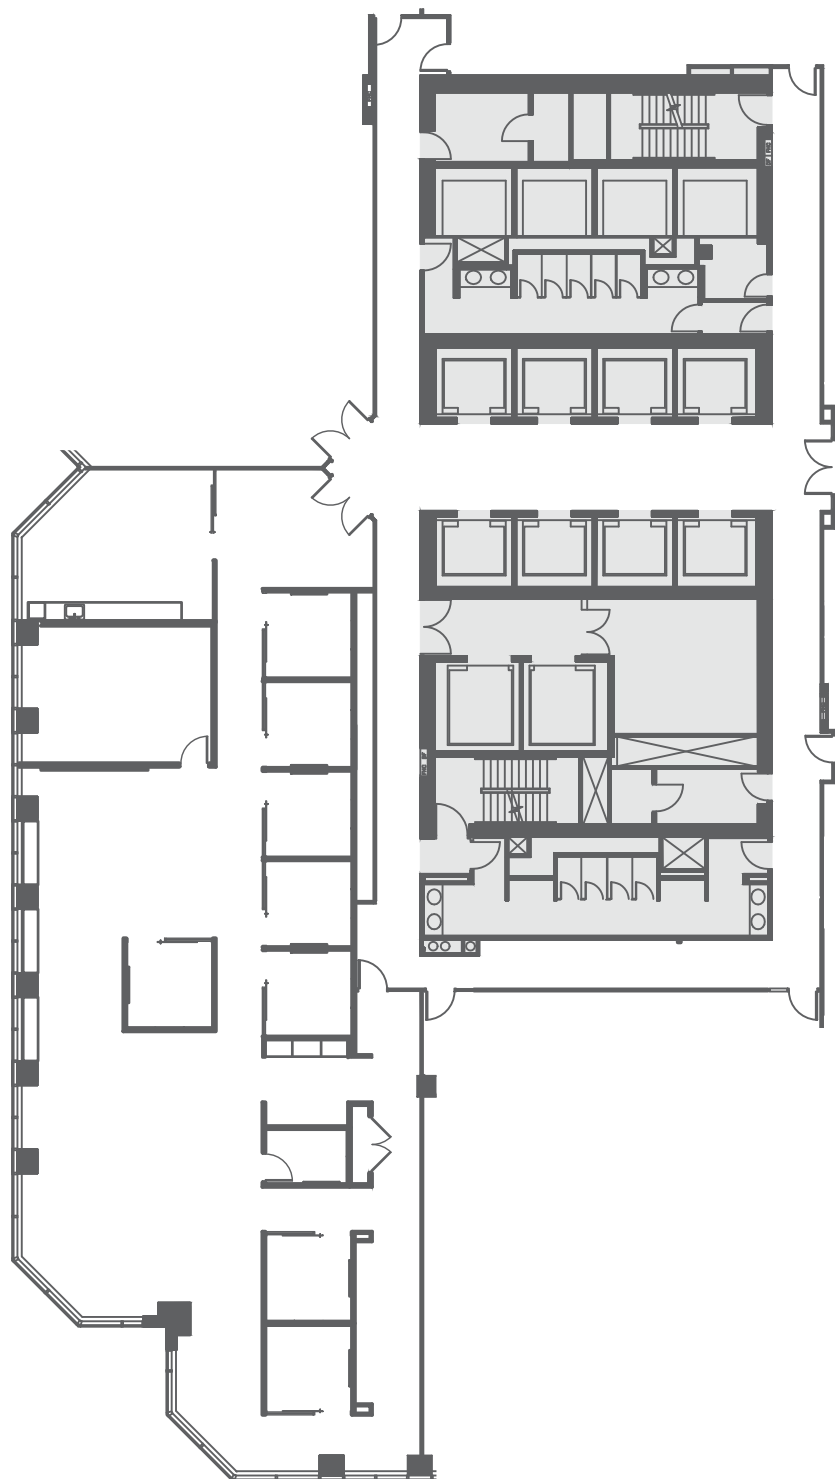

BROOKFIELD PLACE BAY WELLINGTON TOWER

181 Bay Street, Toronto, Ontario

36th Floor

5,087 rentable square feet