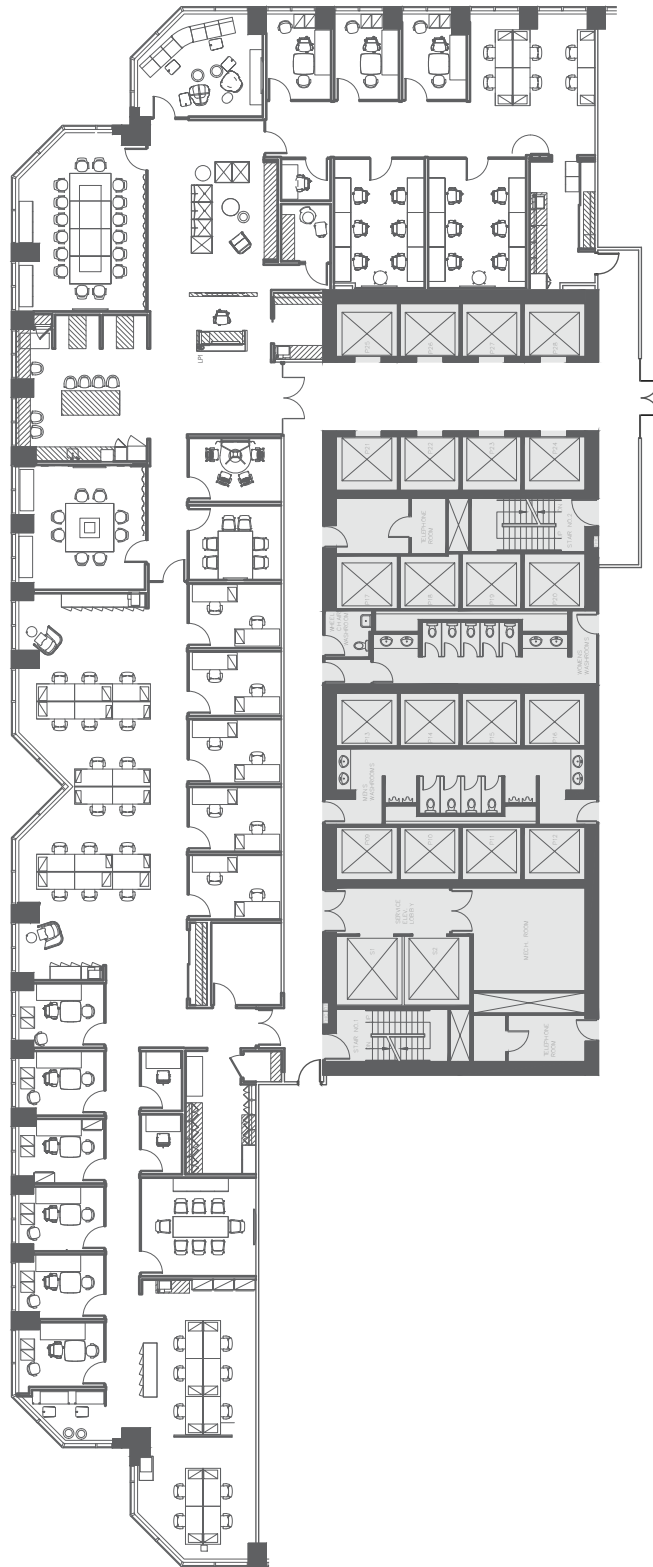

# BROOKFIELD PLACE BAY WELLINGTON TOWER

181 Bay Street, Toronto, Ontario

## 27th Floor

10,942 rentable square feet