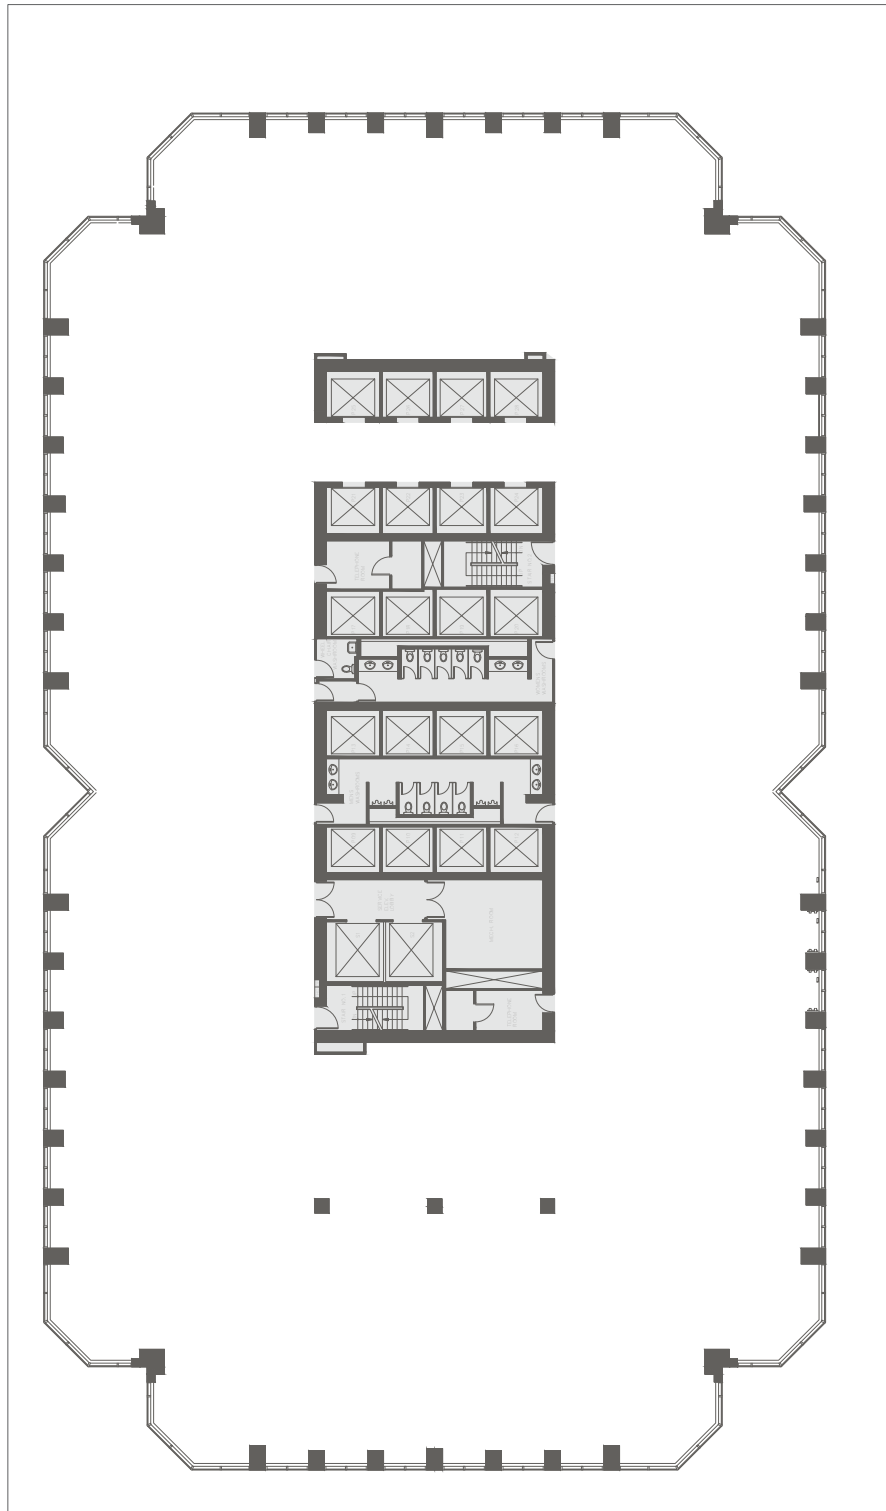

BROOKFIELD PLACE BAY WELLINGTON TOWER

181 Bay Street, Toronto, Ontario

24th Floor

25,089 rentable square feet