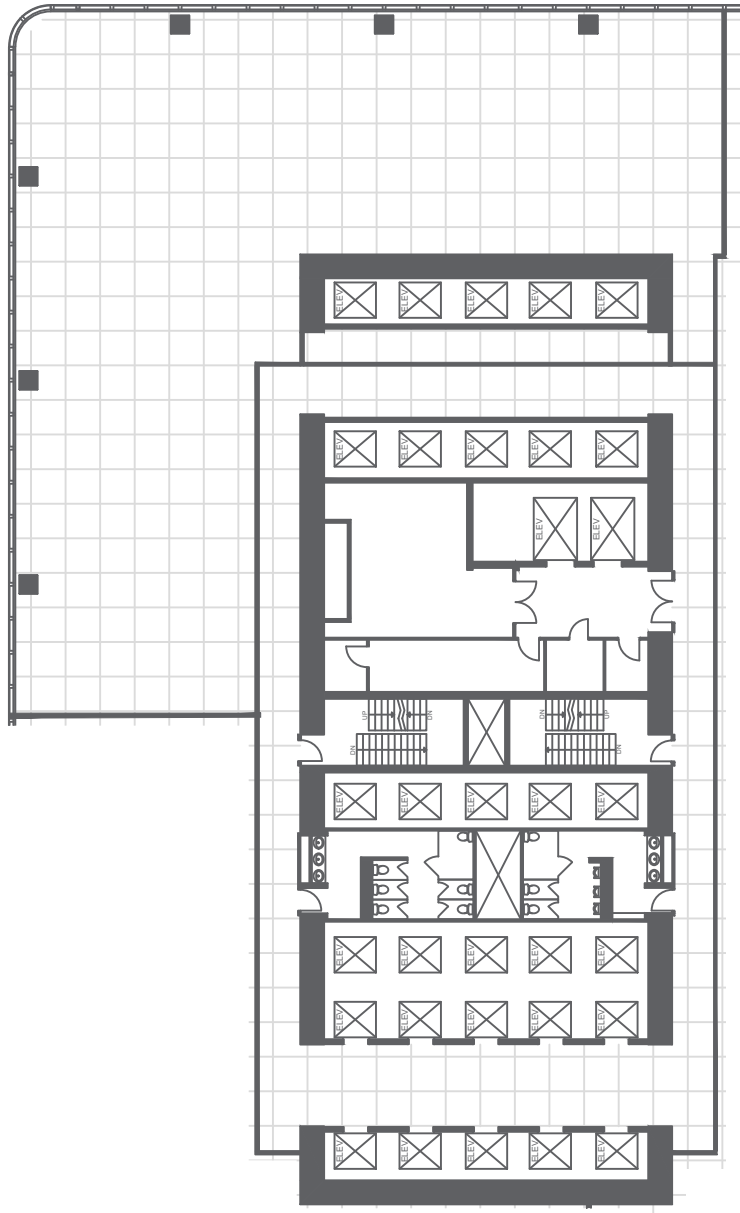

BROOKFIELD PLACE CALGARY EAST TOWER

225 6th Avenue SW, Calgary, Alberta

10th Floor

8,361 rentable square feet

Brookfield