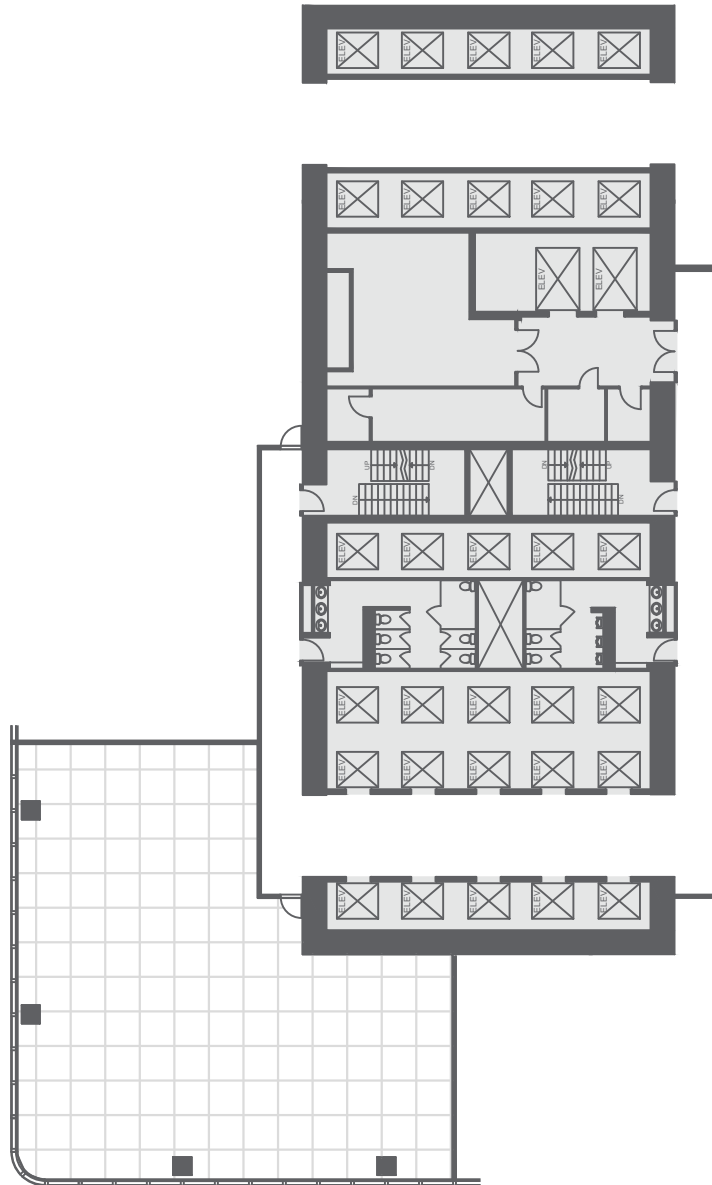

BROOKFIELD PLACE CALGARY EAST TOWER

225 6th Avenue SW, Calgary, Alberta

9th Floor

4,132 rentable square feet