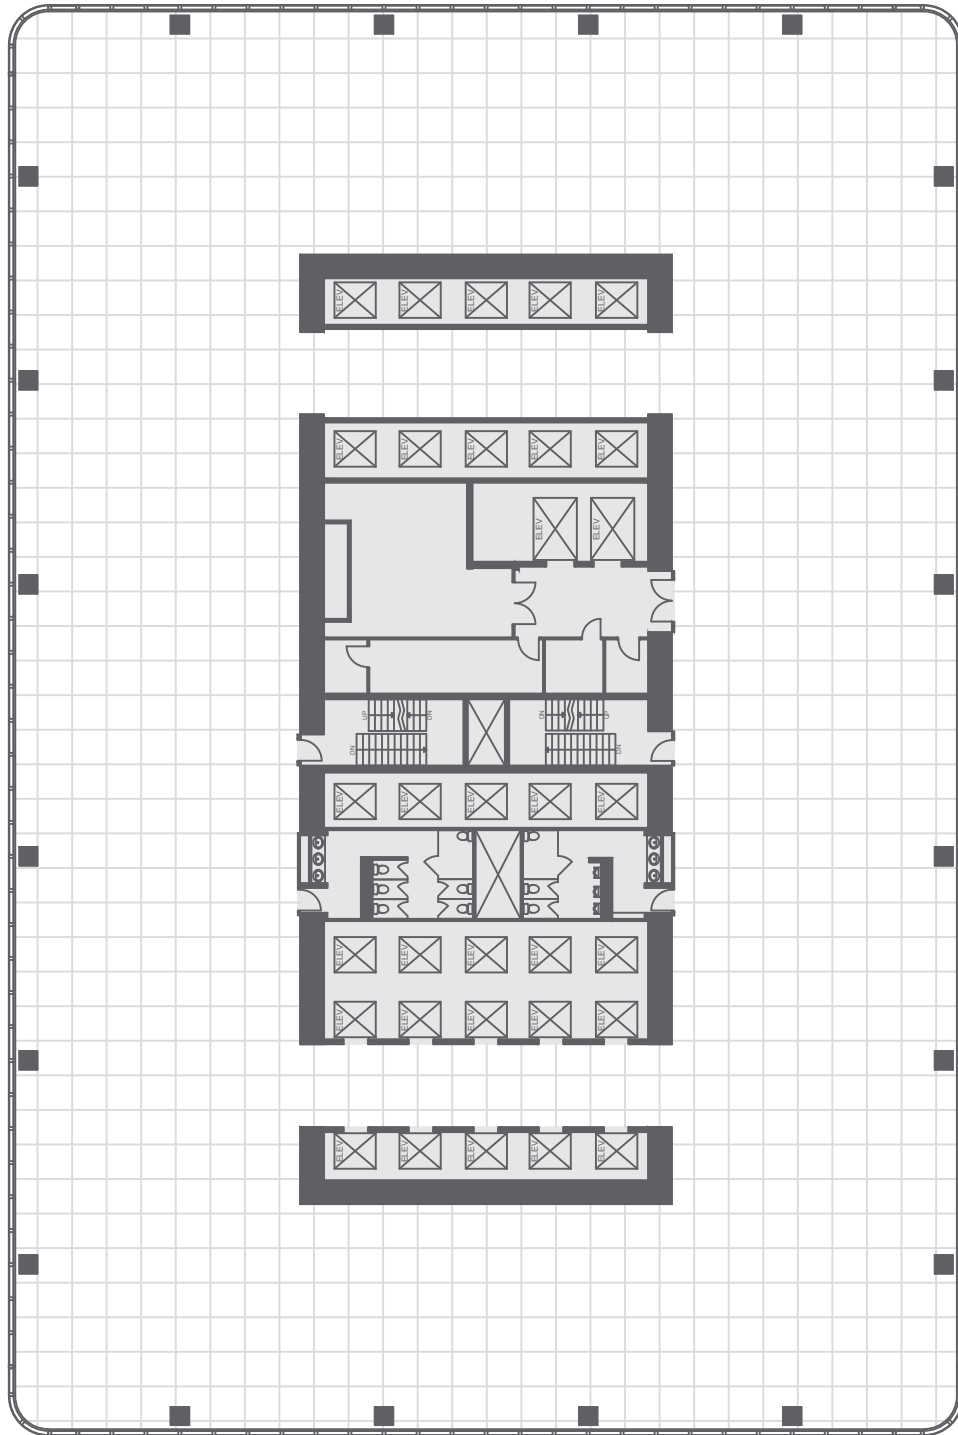

BROOKFIELD PLACE CALGARY EAST TOWER

225 6th Avenue SW, Calgary, Alberta

8th Floor

26,381 rentable square feet

Brookfield