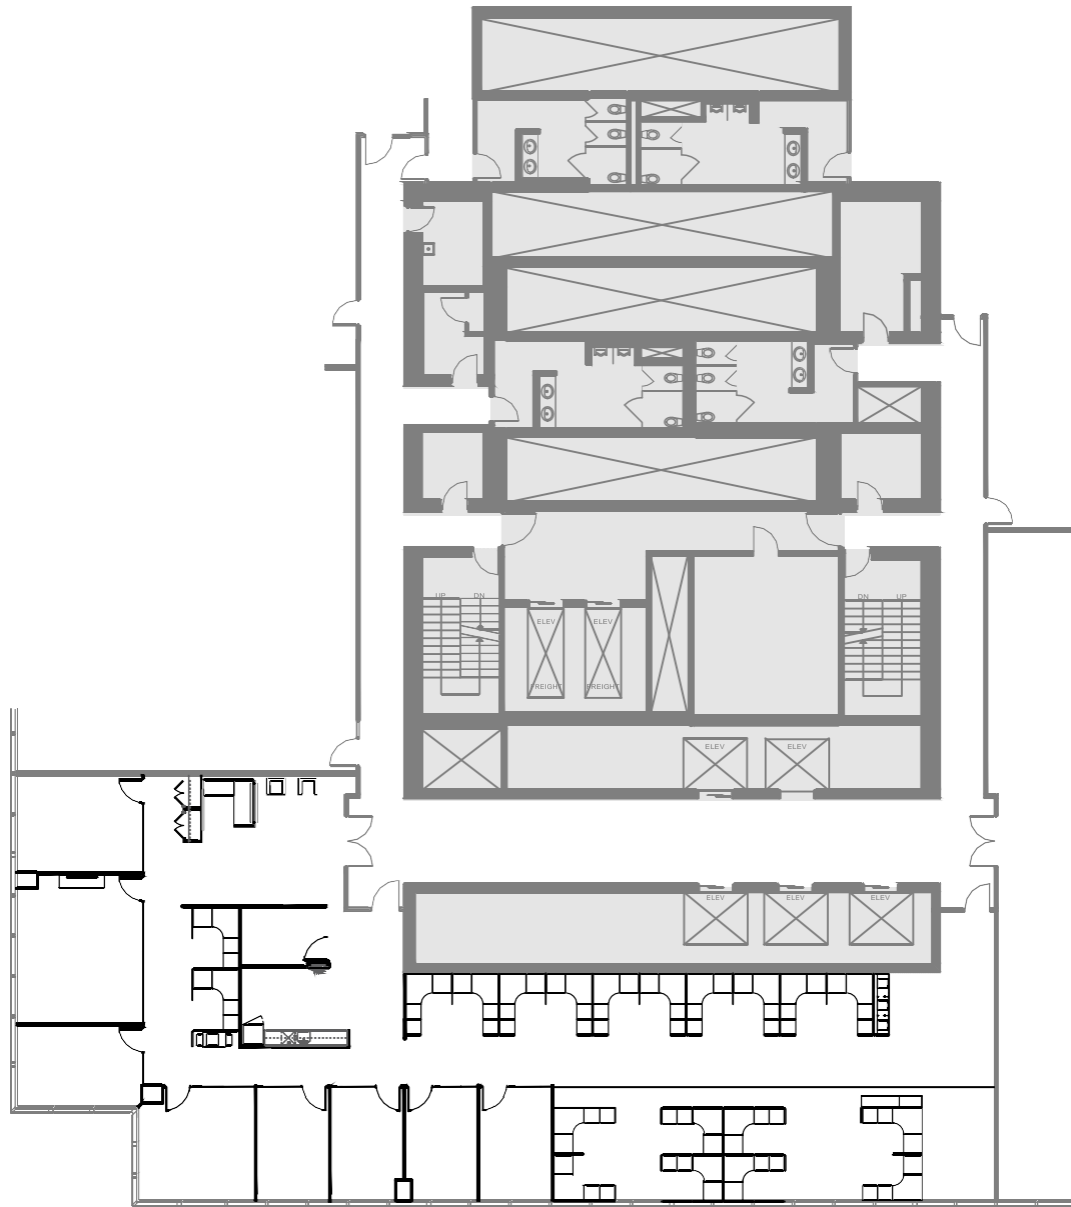

BAY ADELAIDE CENTRE WEST TOWER

333 Bay Street, Toronto, Ontario

11th Floor

5,183 rentable square feet