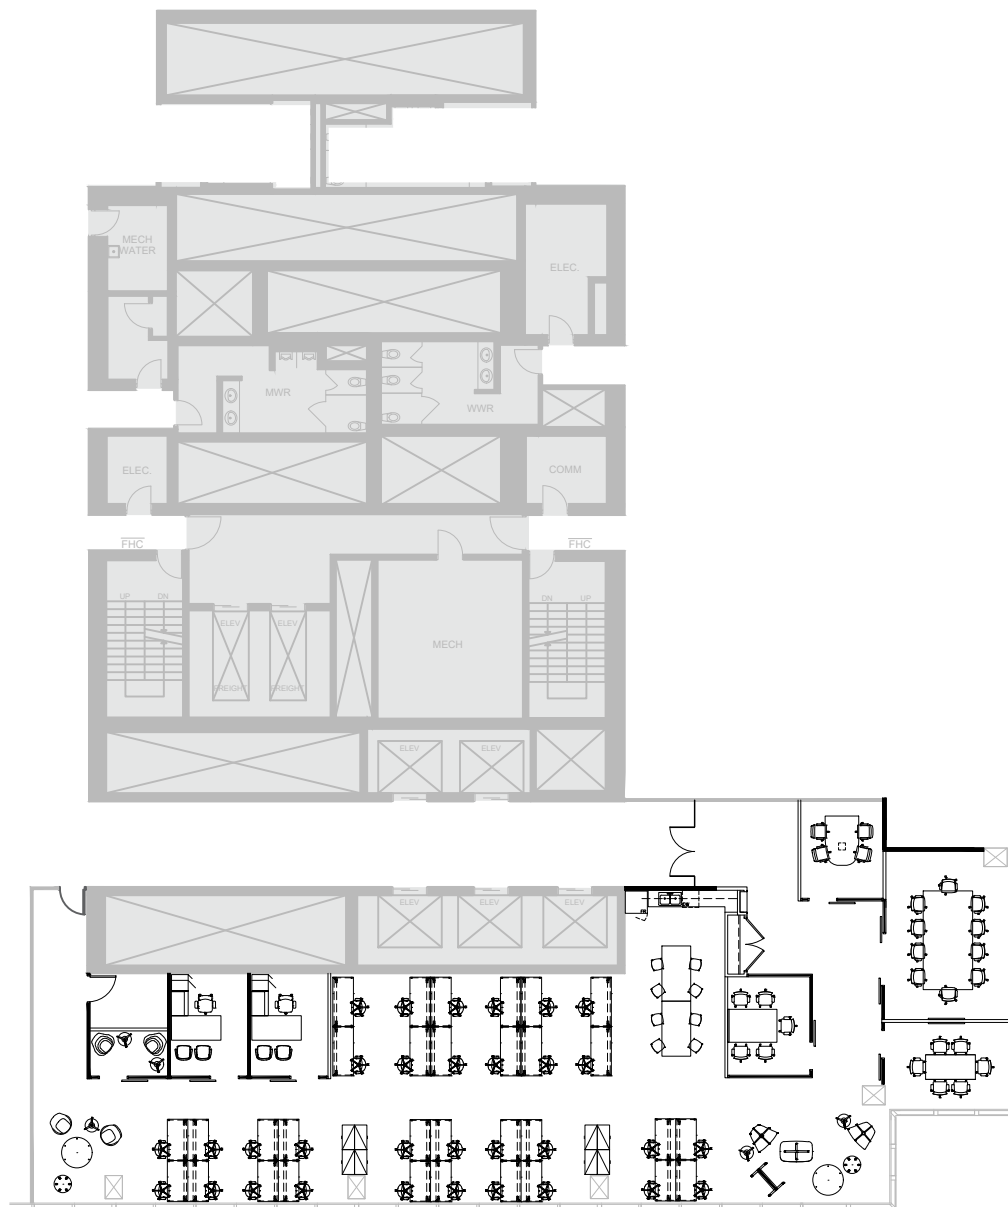

BAY ADELAIDE CENTRE WEST TOWER

333 Bay Street, Toronto, Ontario

5th Floor

5,000 rentable square feet