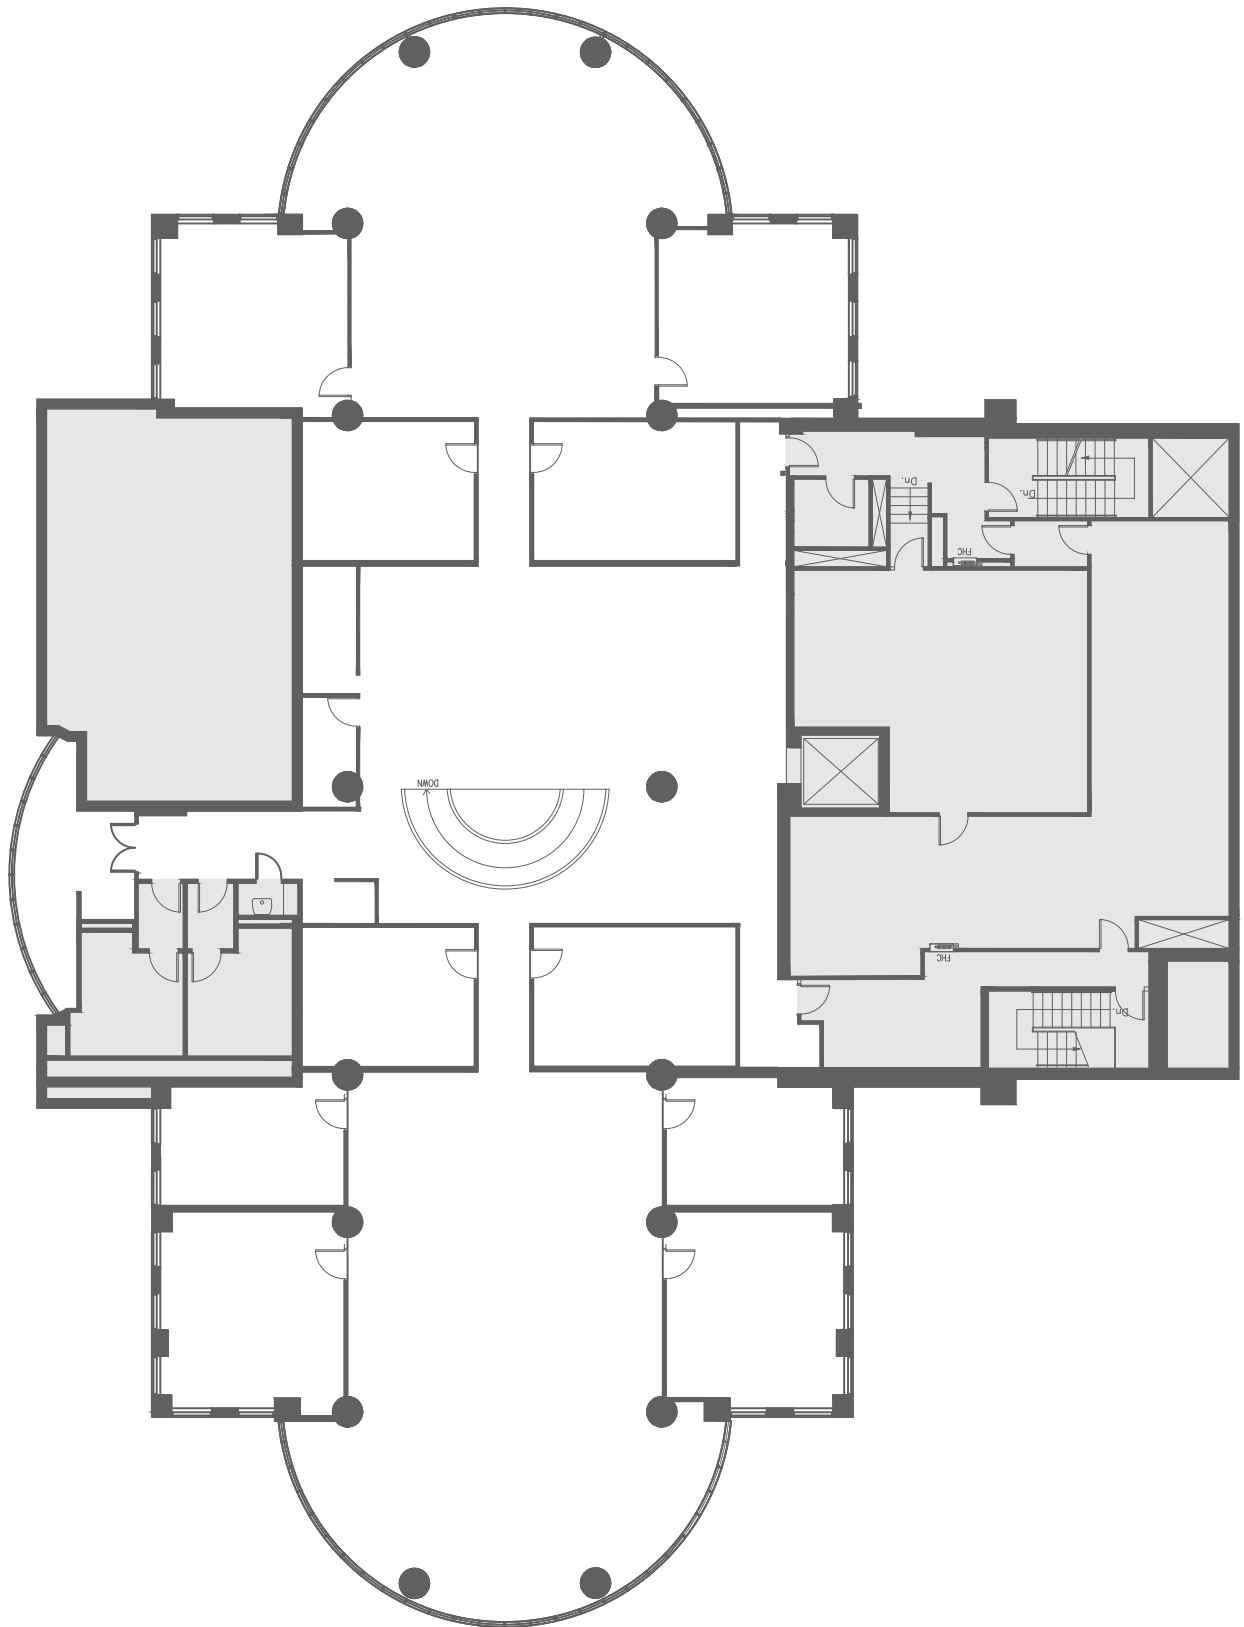

105 ADELAIDE

105 Adelaide Street West, Toronto, Ontario

12th Floor

10,302 rentable square feet