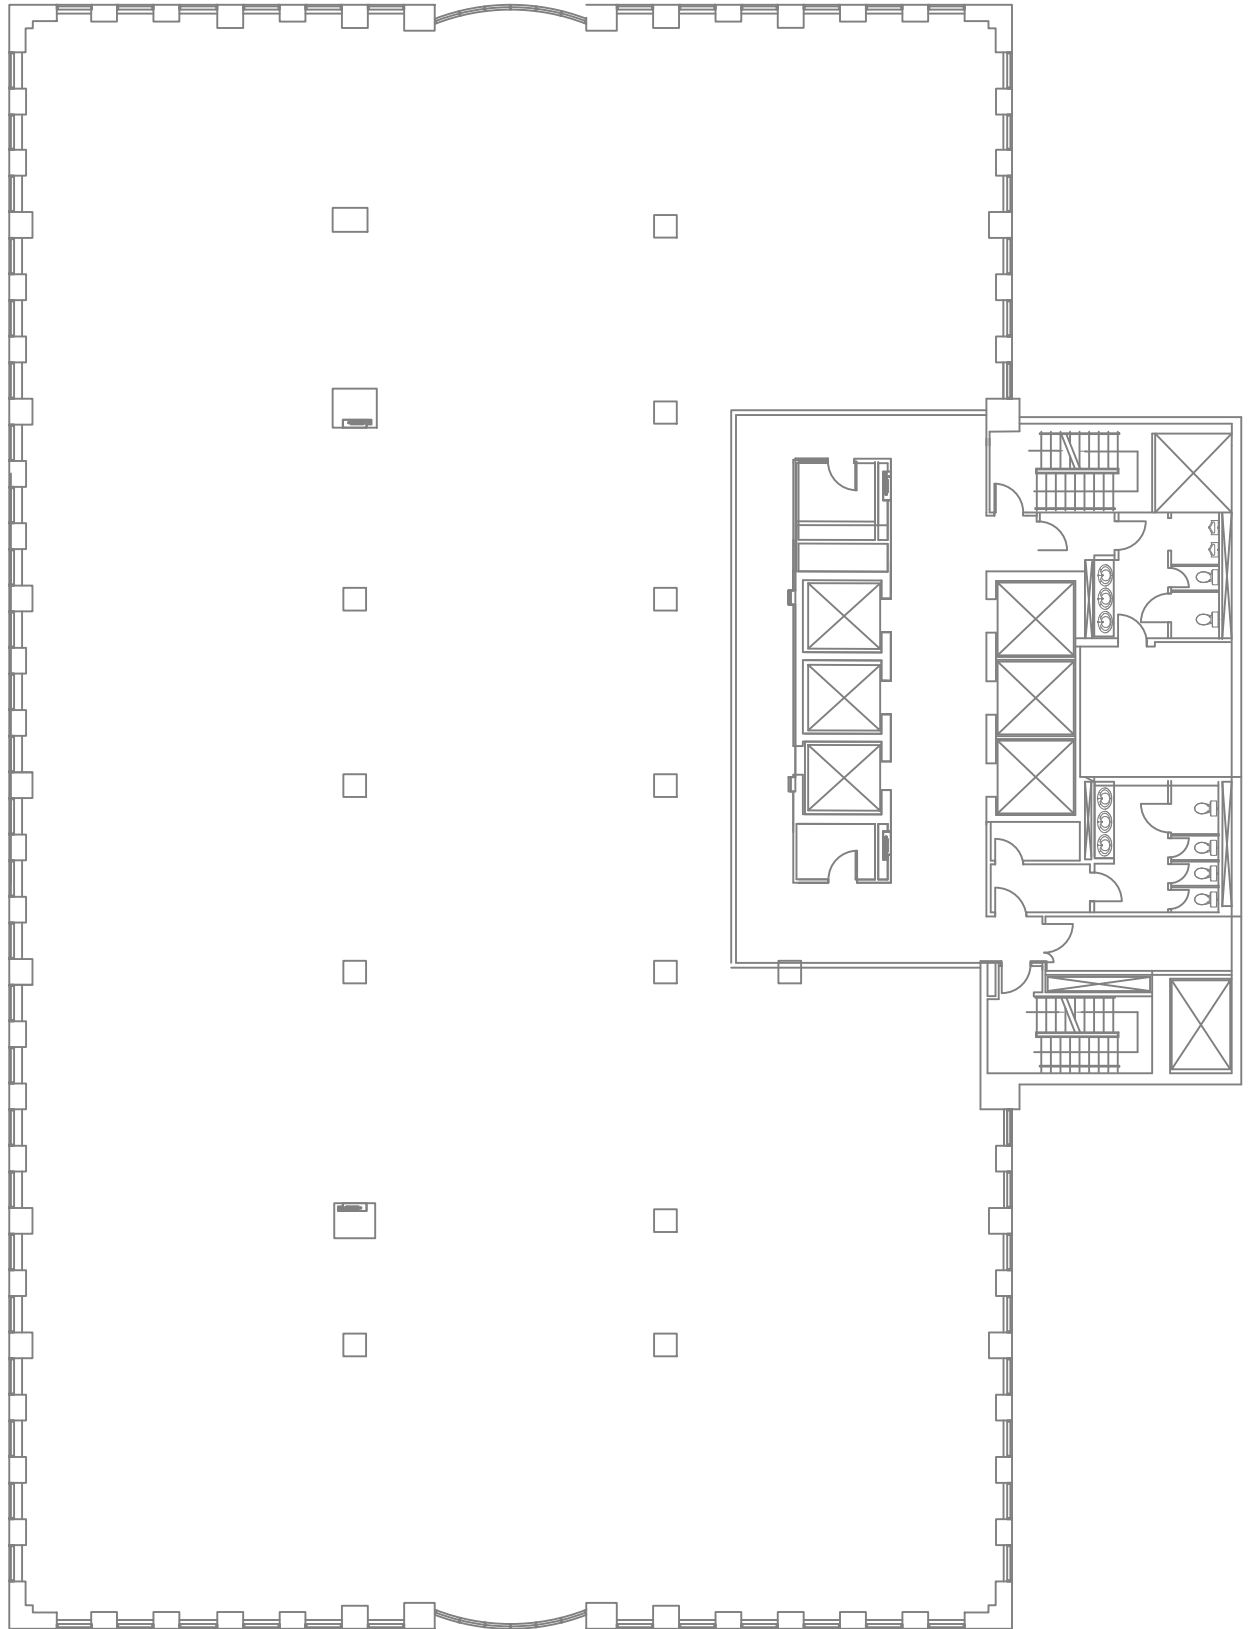

105 ADELAIDE

105 Adelaide Street West, Toronto, Ontario

10th Floor

18,130 rentable square feet