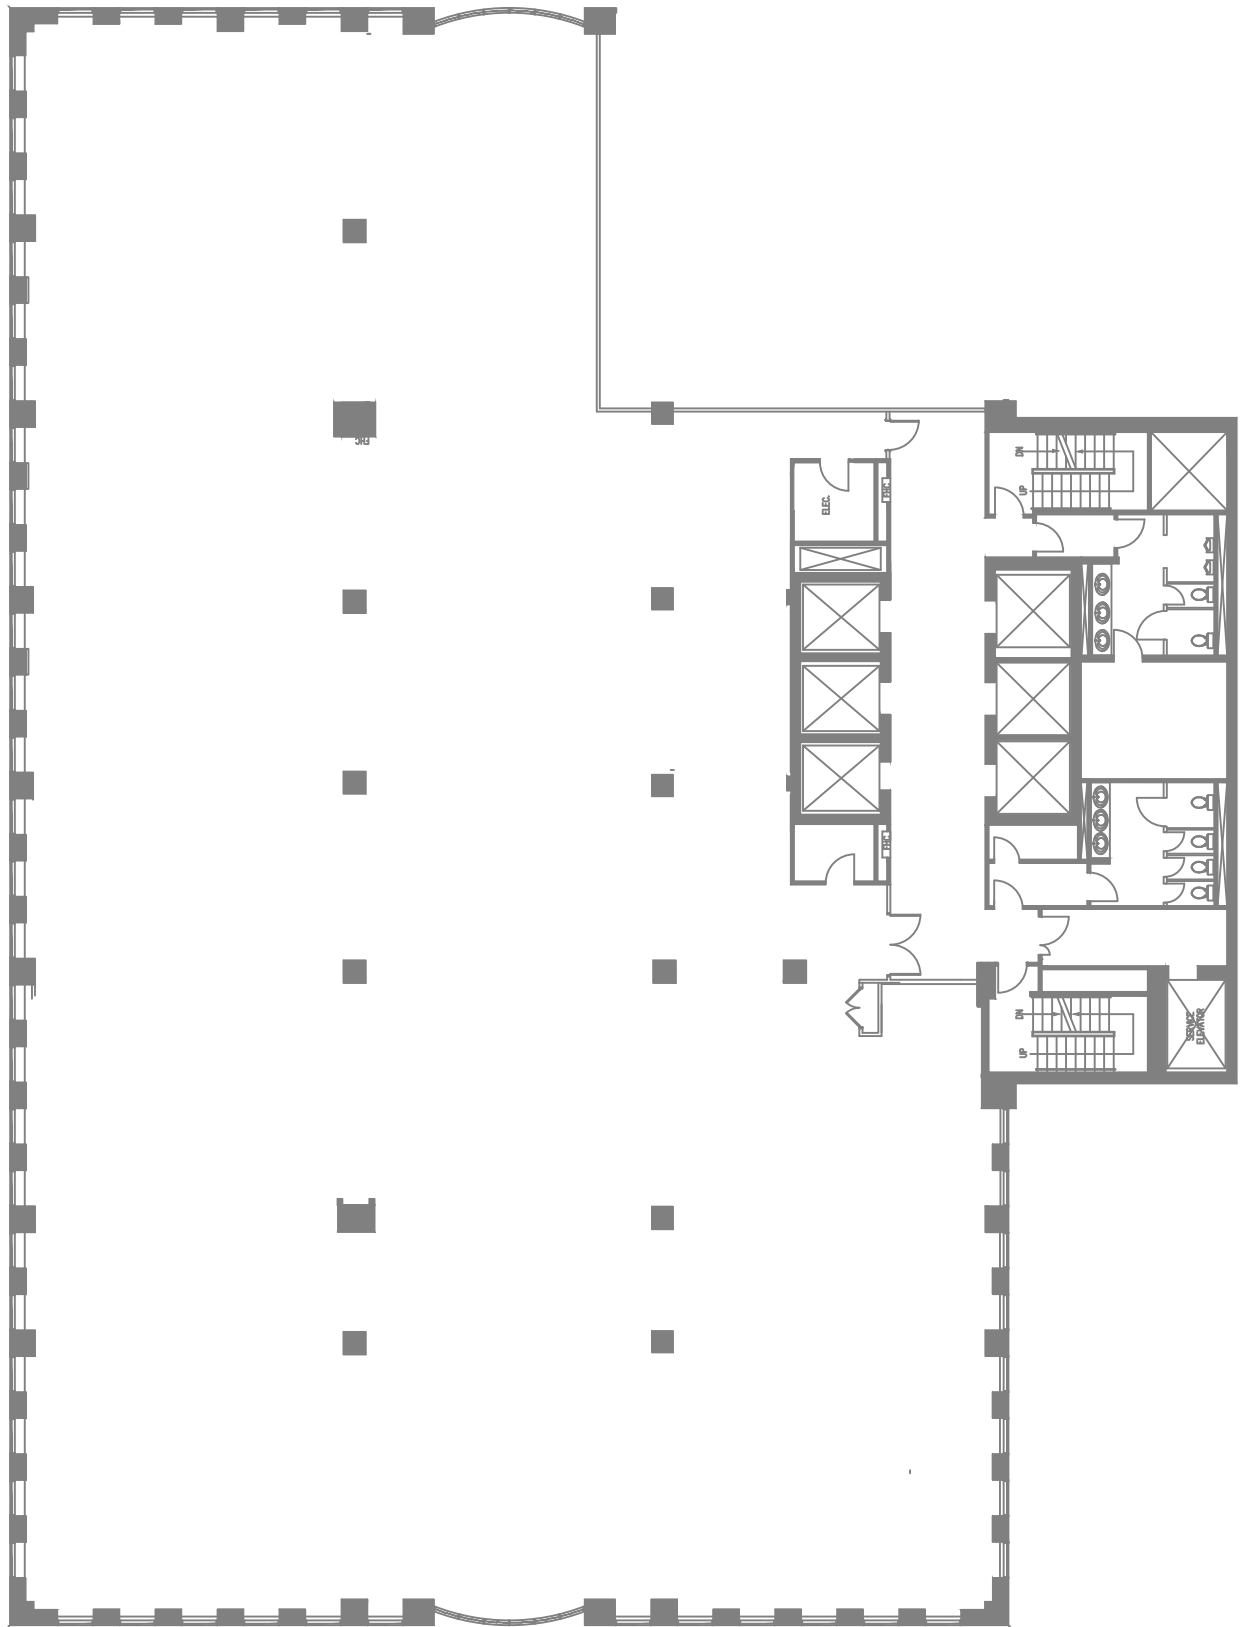

# 105 ADELAIDE

105 Adelaide Street West, Toronto, Ontario

## 8th Floor

16,097 rentable square feet