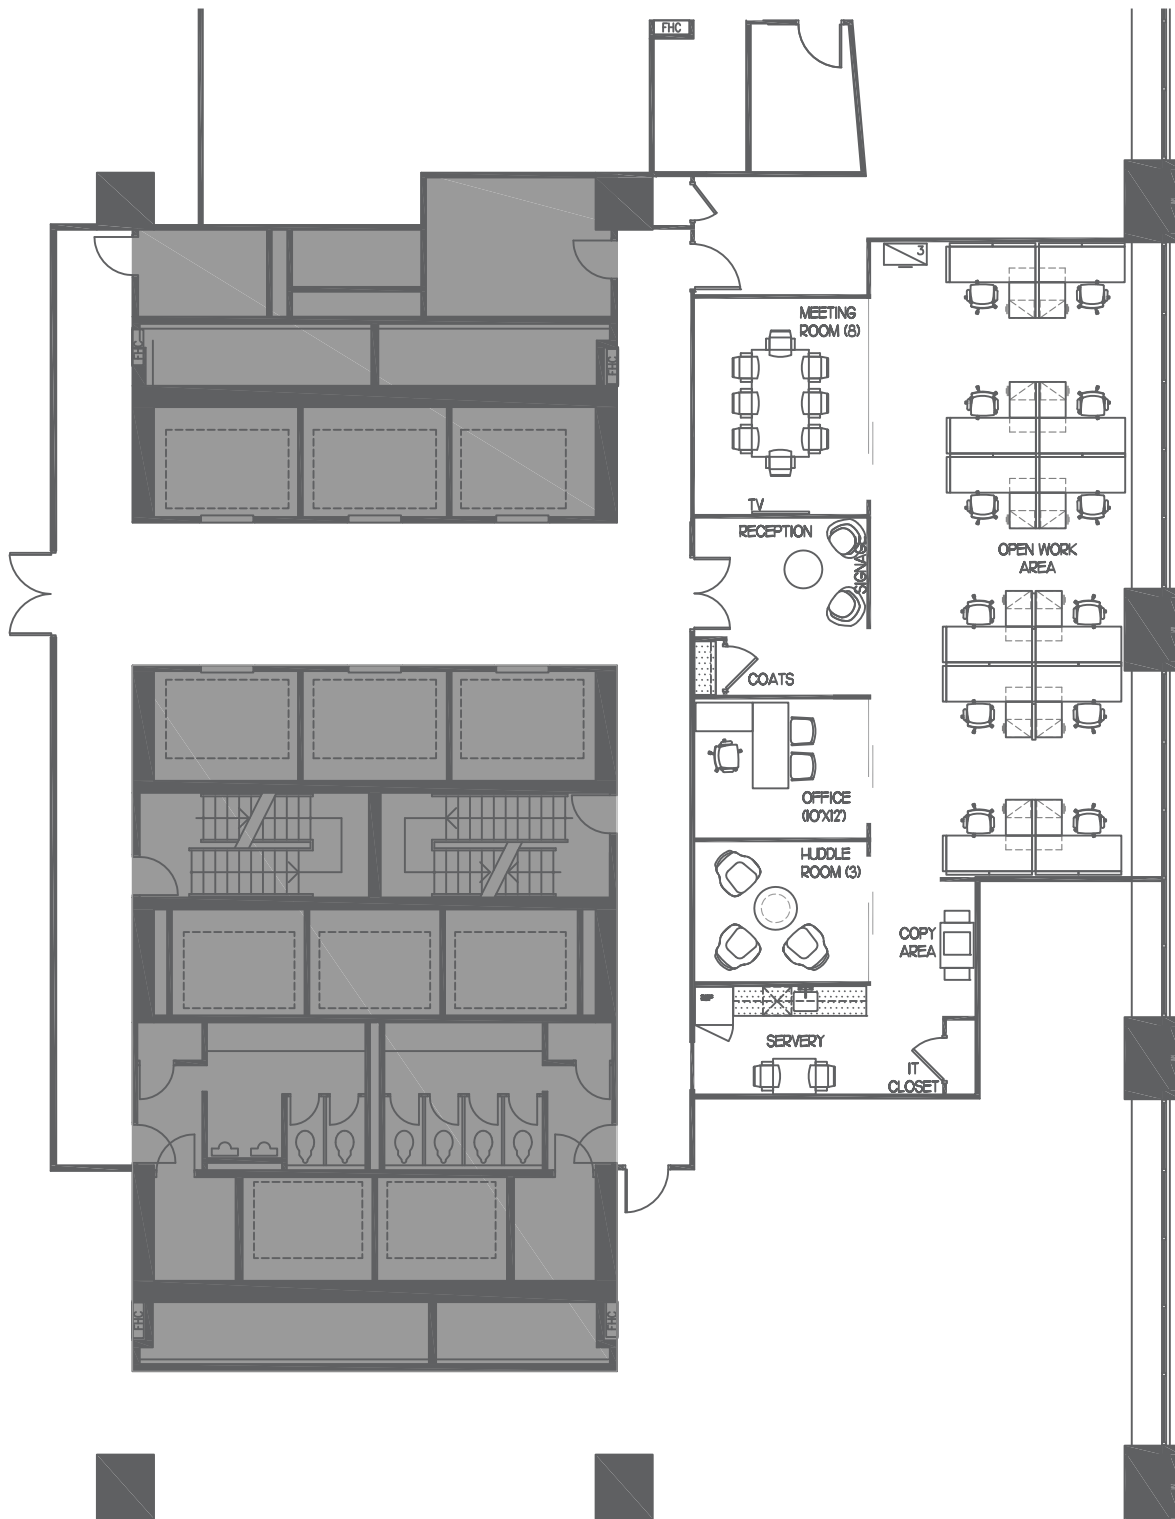

HUDSON'S BAY CENTRE

2 Bloor St East, Toronto, Ontario

15th Floor

1,977 rentable square feet