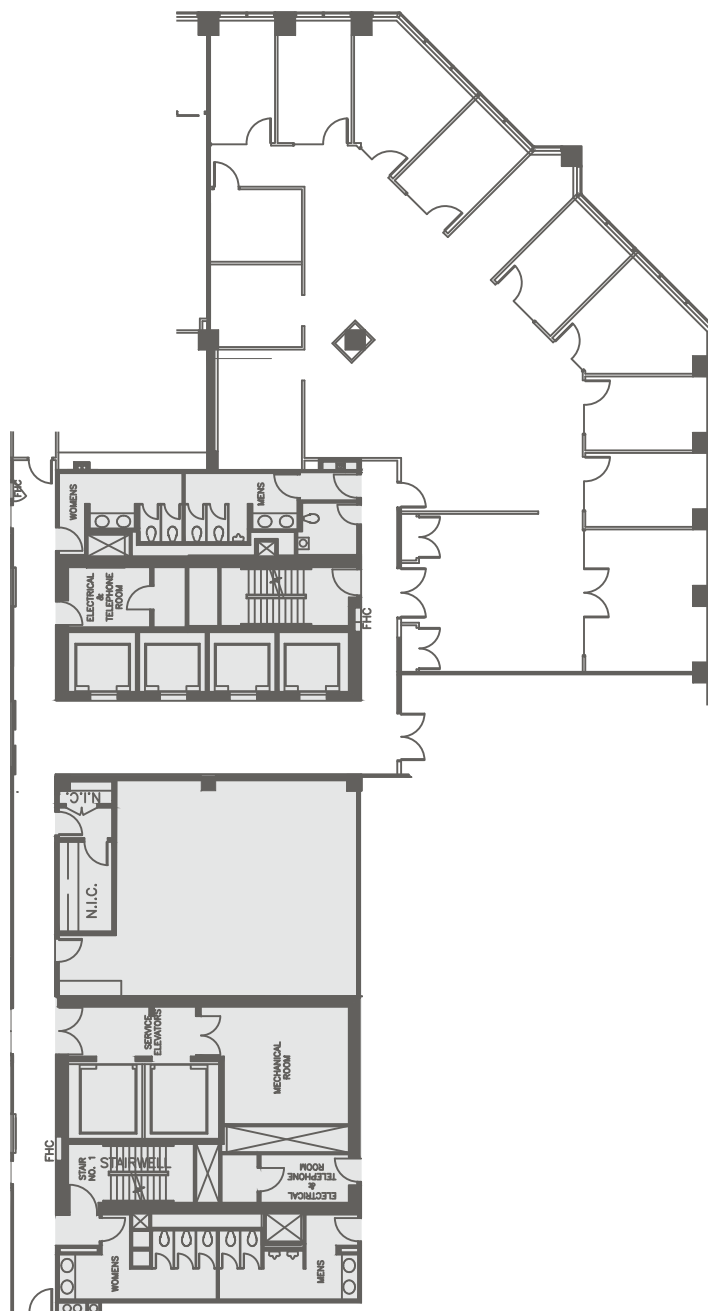

# BROOKFIELD PLACE BAY WELLINGTON TOWER

181 Bay Street, Toronto, Ontario

## 42nd Floor

4,619 rentable square feet