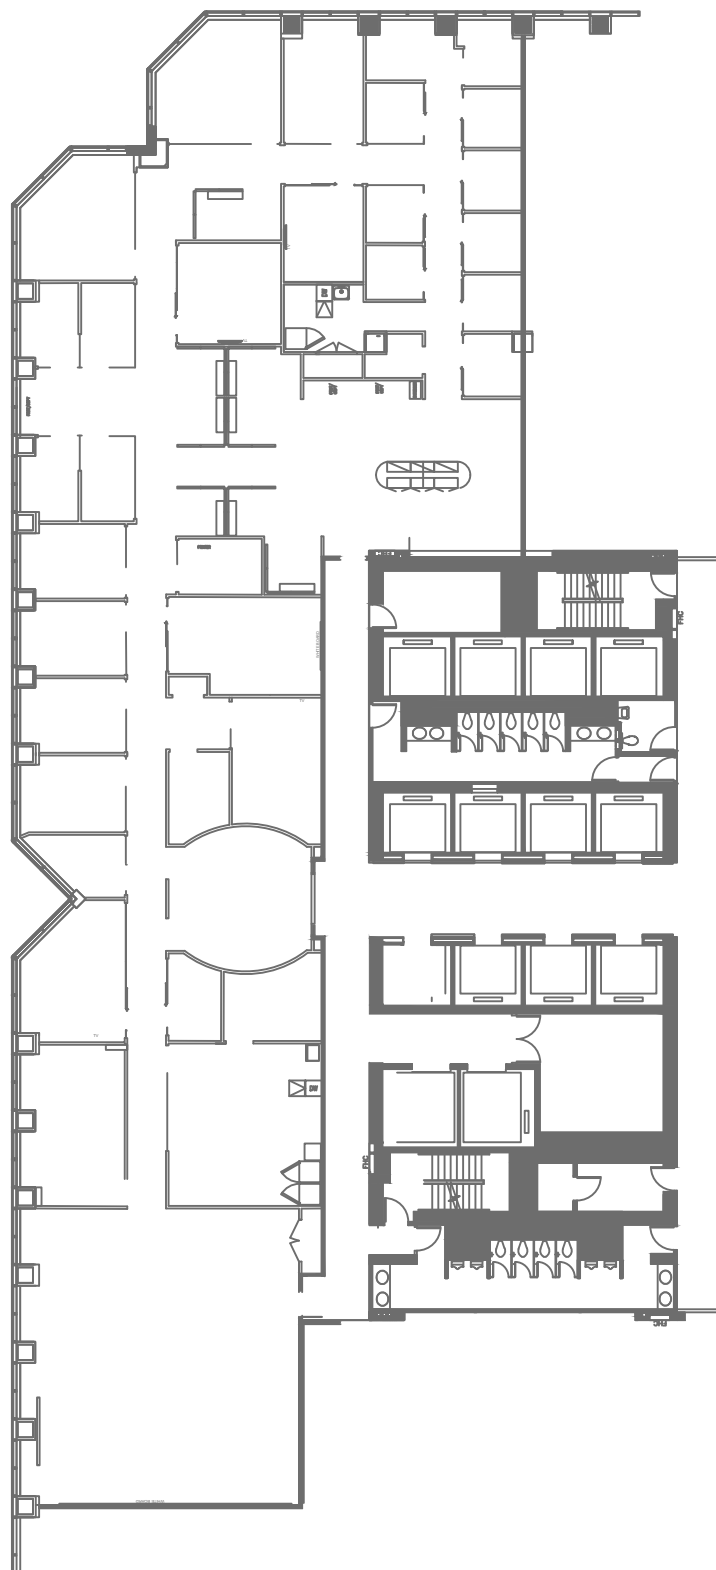

BROOKFIELD PLACE BAY WELLINGTON TOWER

181 Bay Street, Toronto, Ontario

34th Floor

9,928 rentable square feet