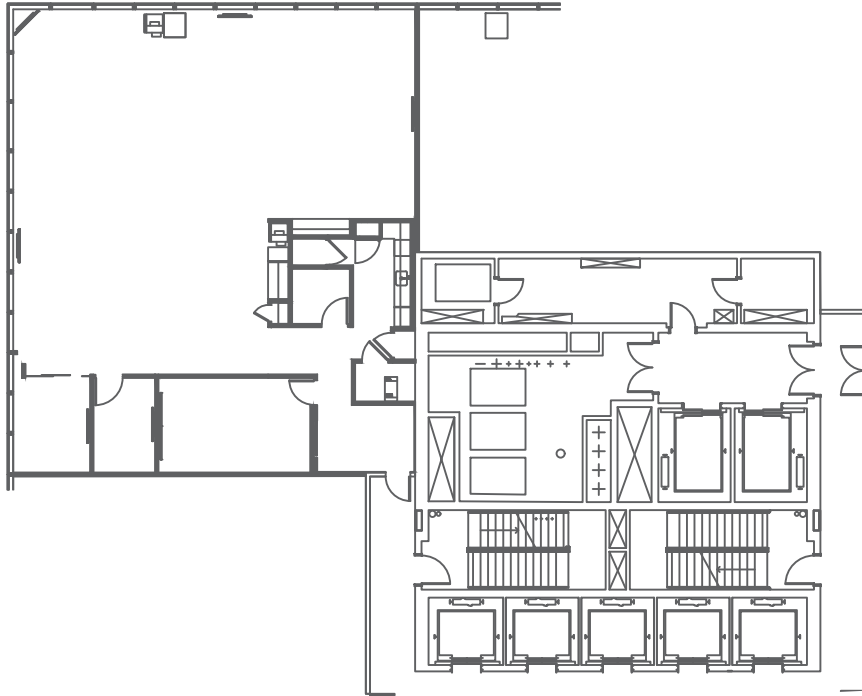

BAY ADELAIDE CENTRE WEST TOWER

333 Bay Street, Toronto, Ontario

37th Floor

3,261 rentable square feet