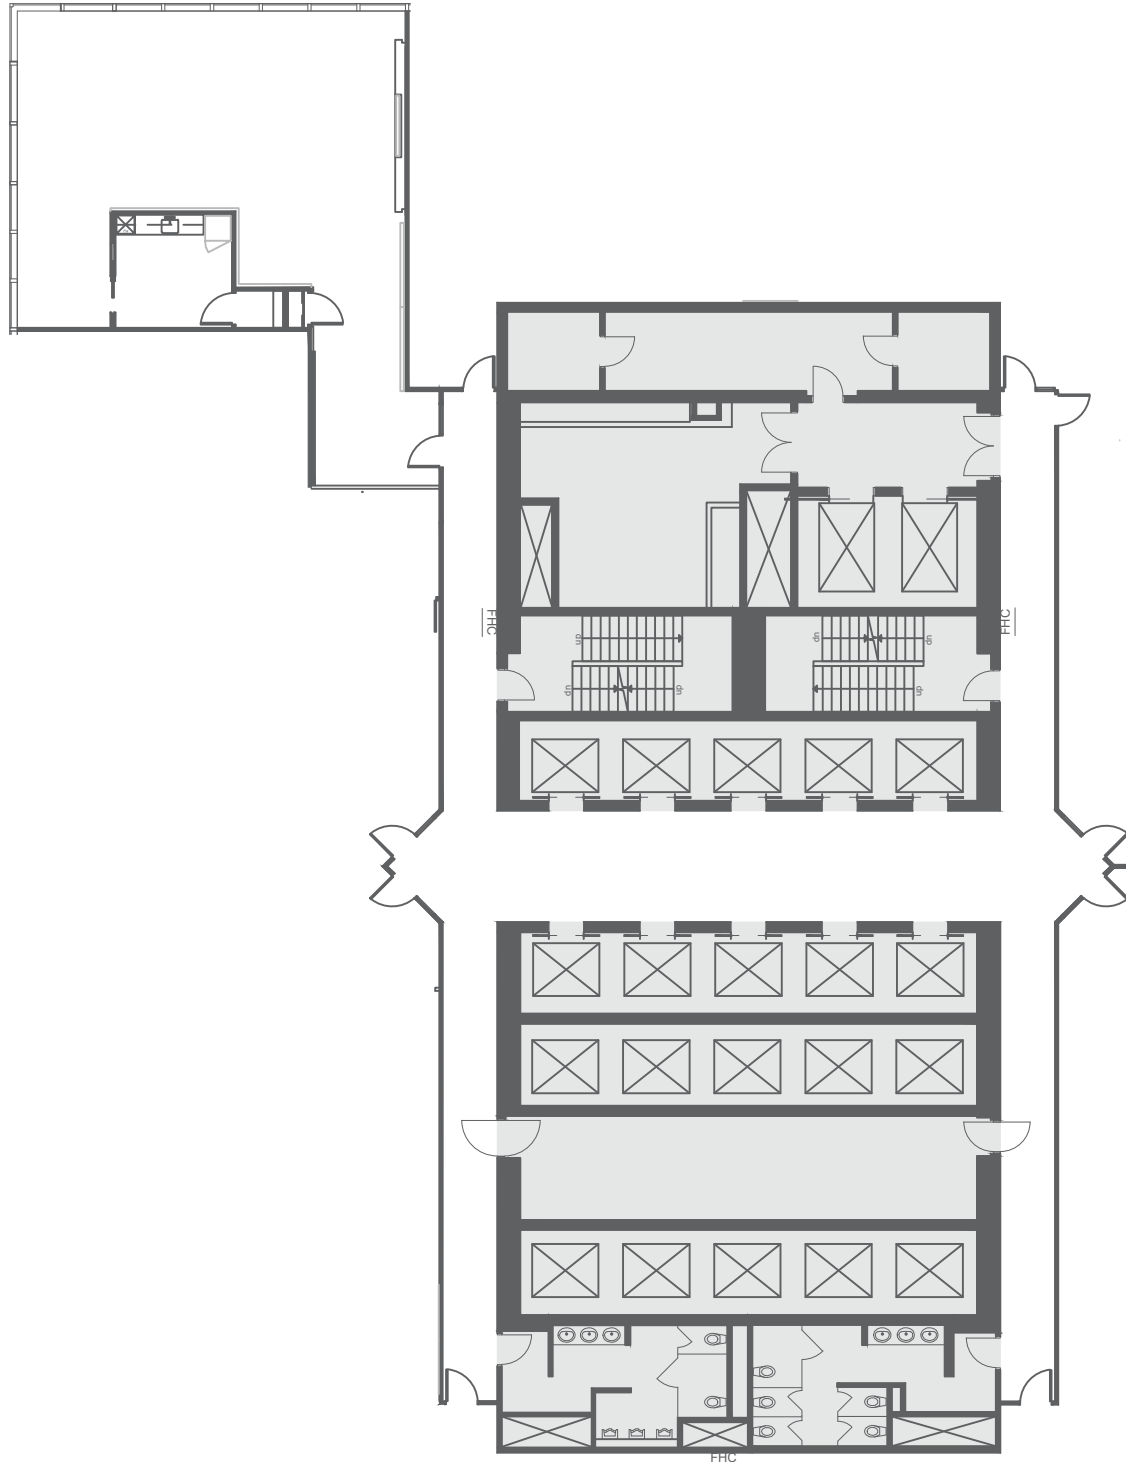

BAY ADELAIDE CENTRE EAST TOWER

22 Adelaide Street West, Toronto, Ontario

27th Floor

1,812 rentable square feet