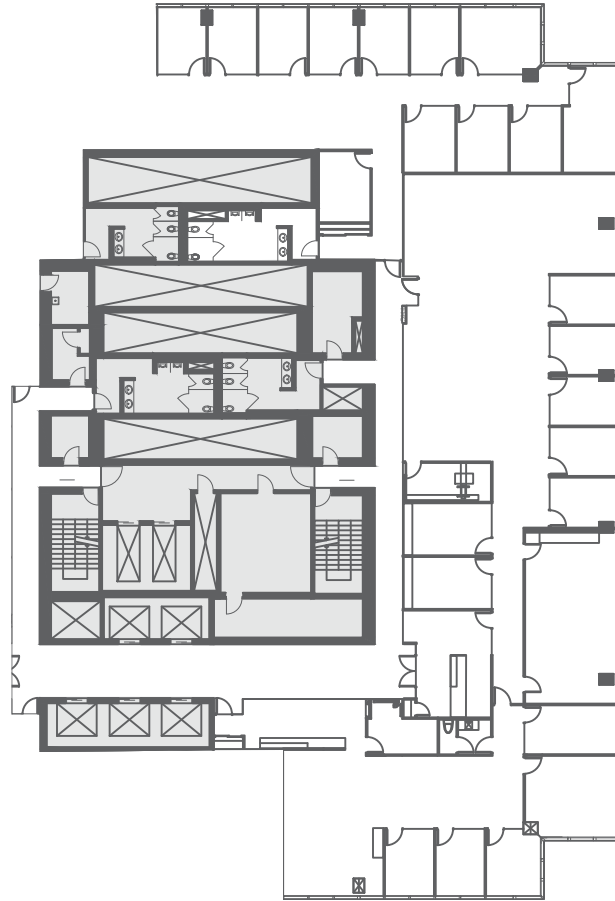

BAY ADELAIDE CENTRE WEST TOWER

333 Bay Street, Toronto, Ontario

17th Floor

11,708 rentable square feet