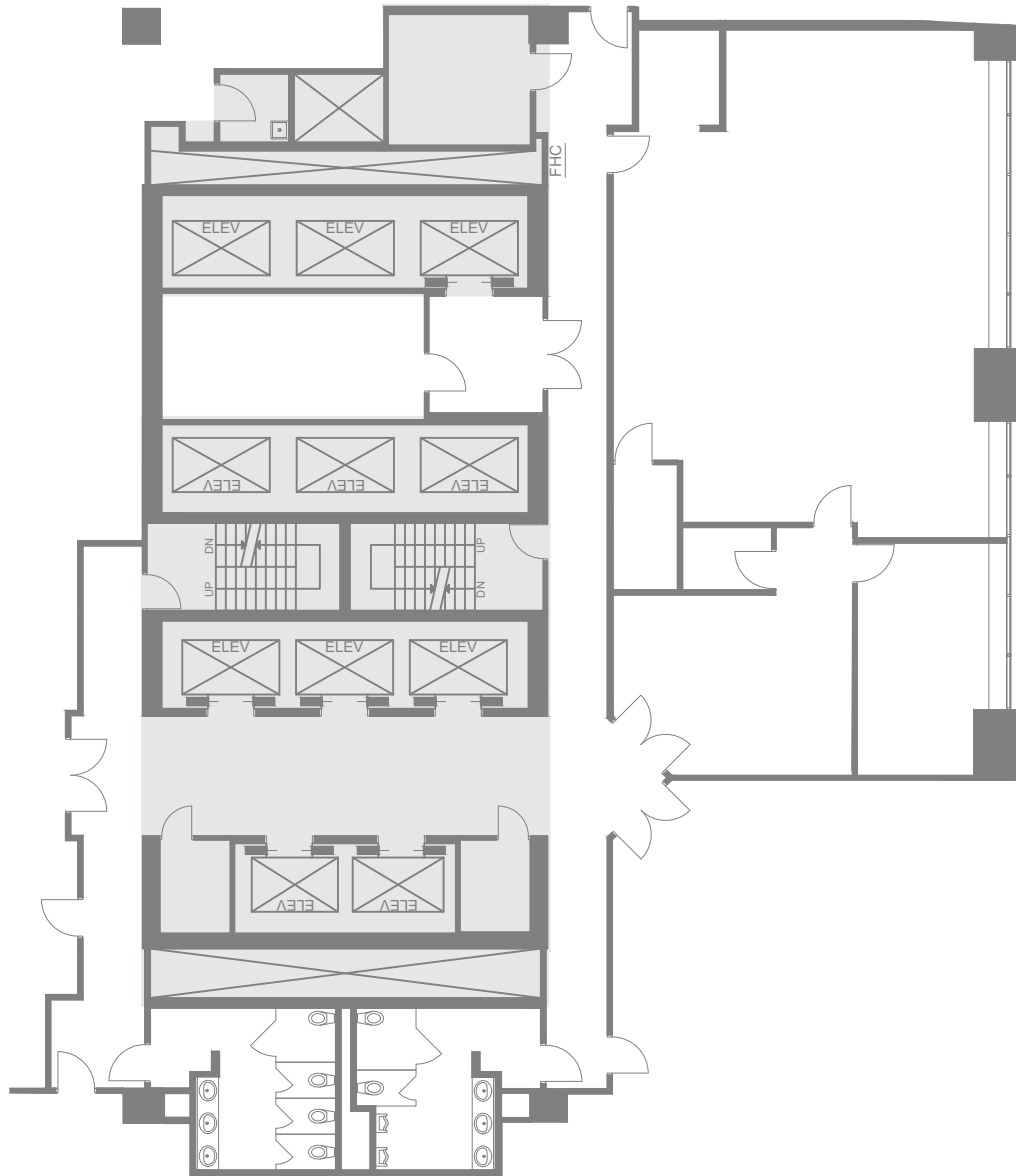

HUDSON'S BAY CENTRE

2 Bloor Street East, Toronto, Ontario

22nd Floor

2,392 rentable square feet