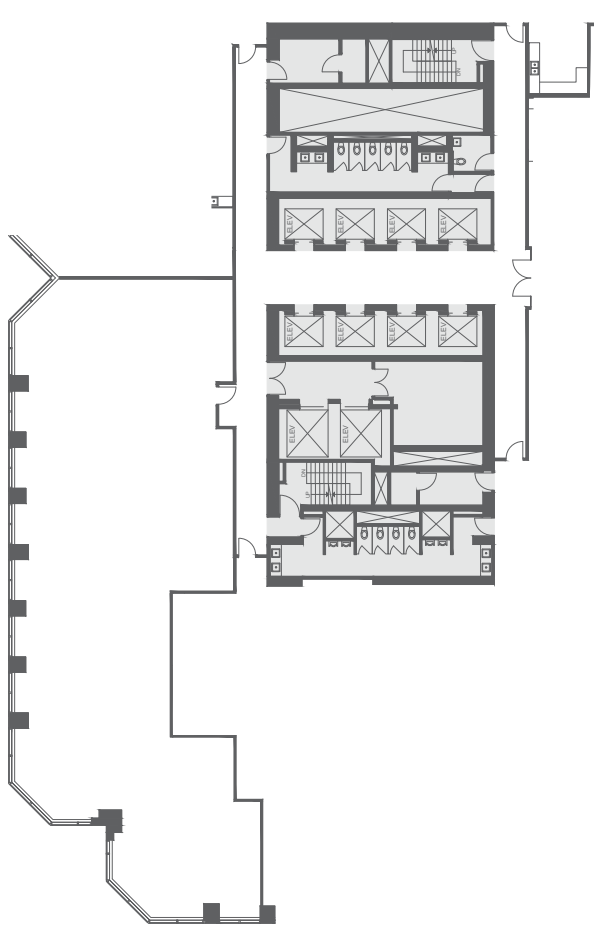

BROOKFIELD PLACE BAY WELLINGTON TOWER

181 Bay Street, Toronto, Ontario

32nd Floor

4,366 rentable square feet