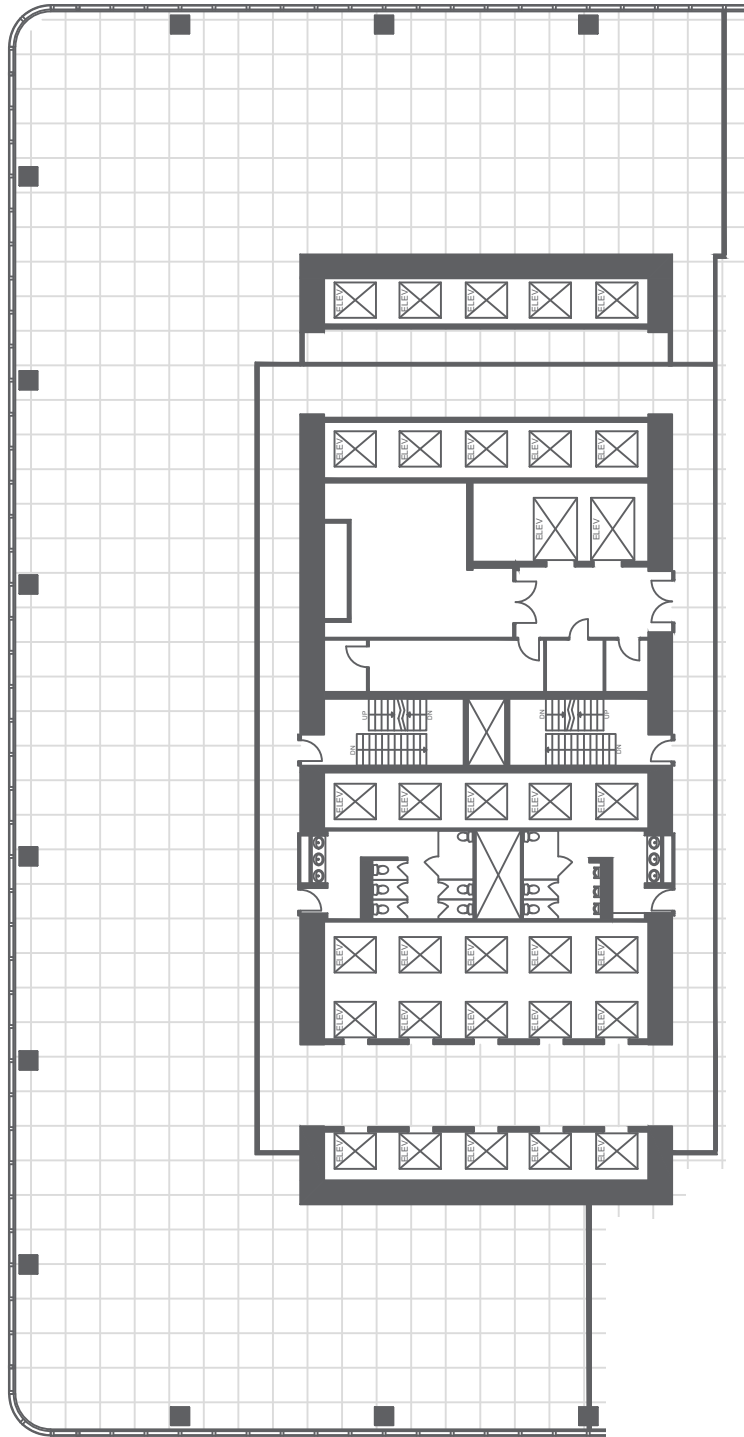

# BROOKFIELD PLACE CALGARY EAST TOWER

225 6th Avenue SW, Calgary, Alberta

## 10th Floor

15,815 rentable square feet

Brookfield