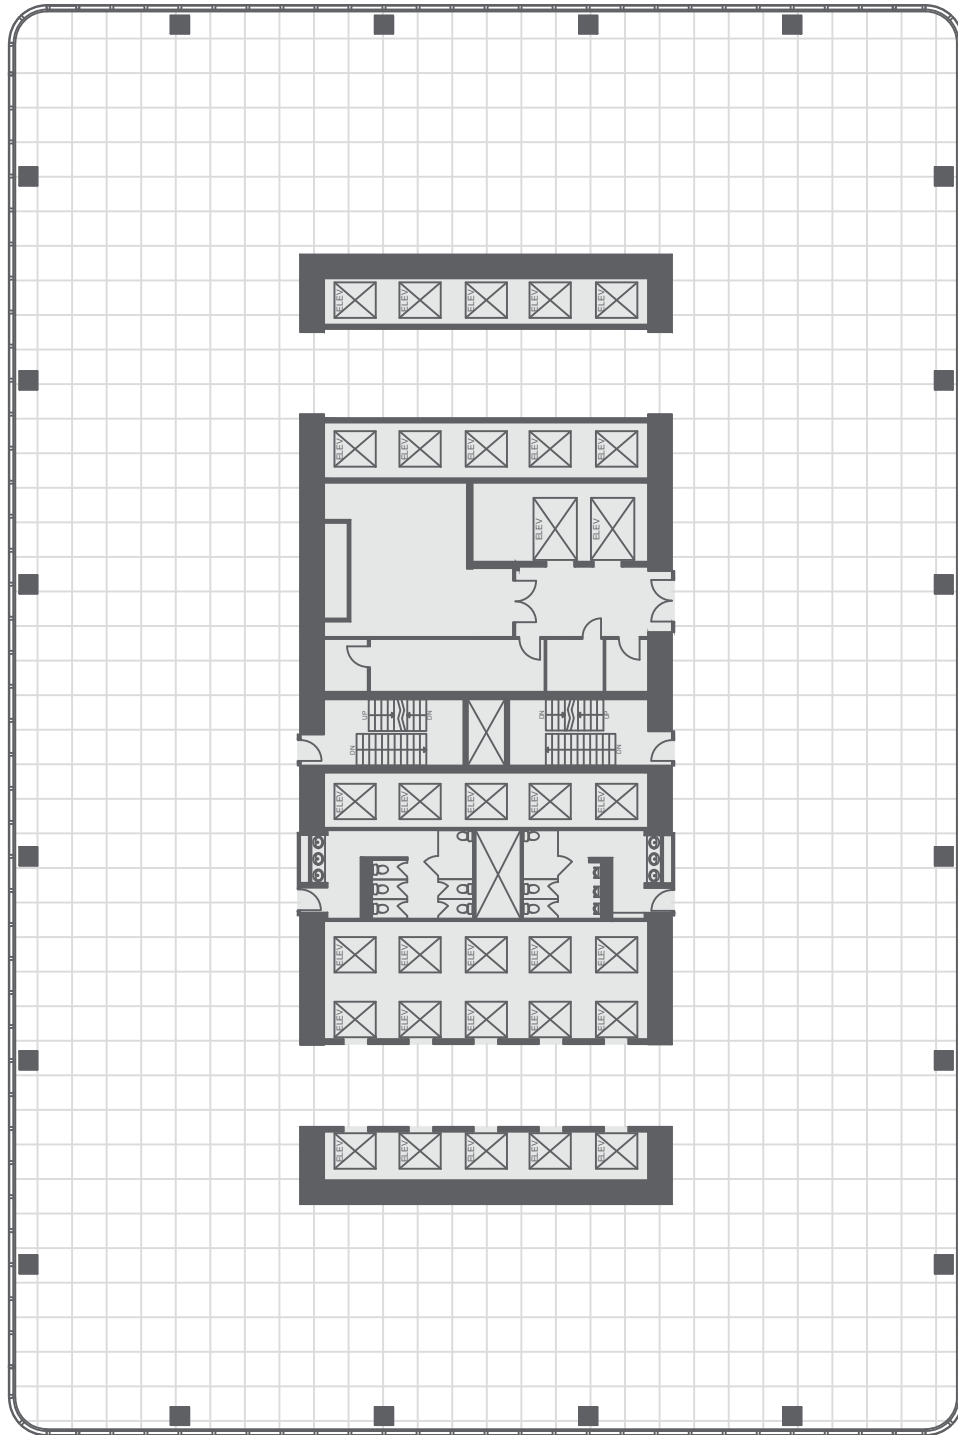

# BROOKFIELD PLACE CALGARY EAST TOWER

225 6th Avenue SW, Calgary, Alberta

## 7th Floor

26,367 rentable square feet

**Brookfield**