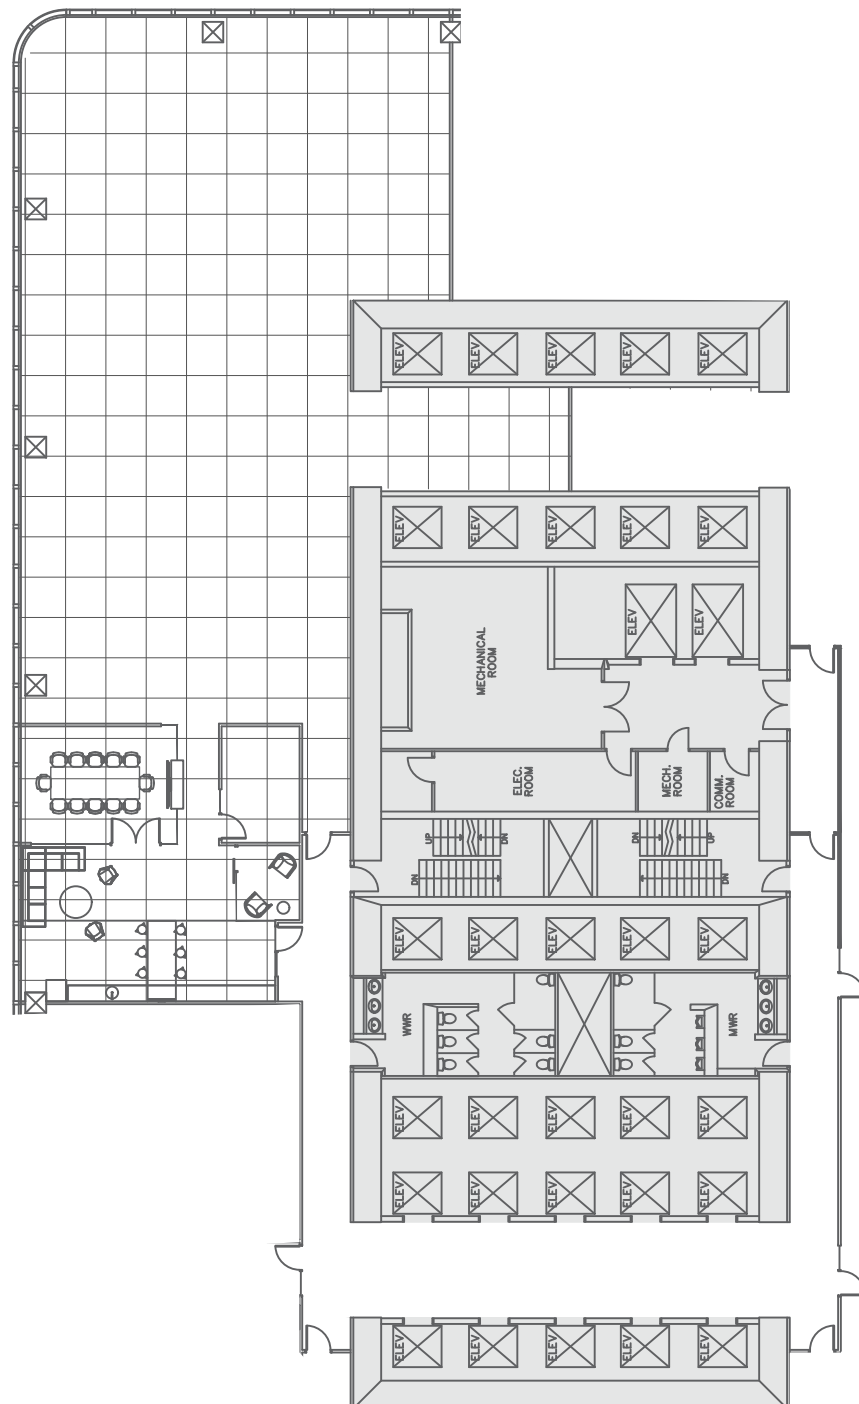

BROOKFIELD PLACE CALGARY EAST TOWER

225 6th Avenue SW, Calgary, Alberta

14th Floor

6,784 rentable square feet