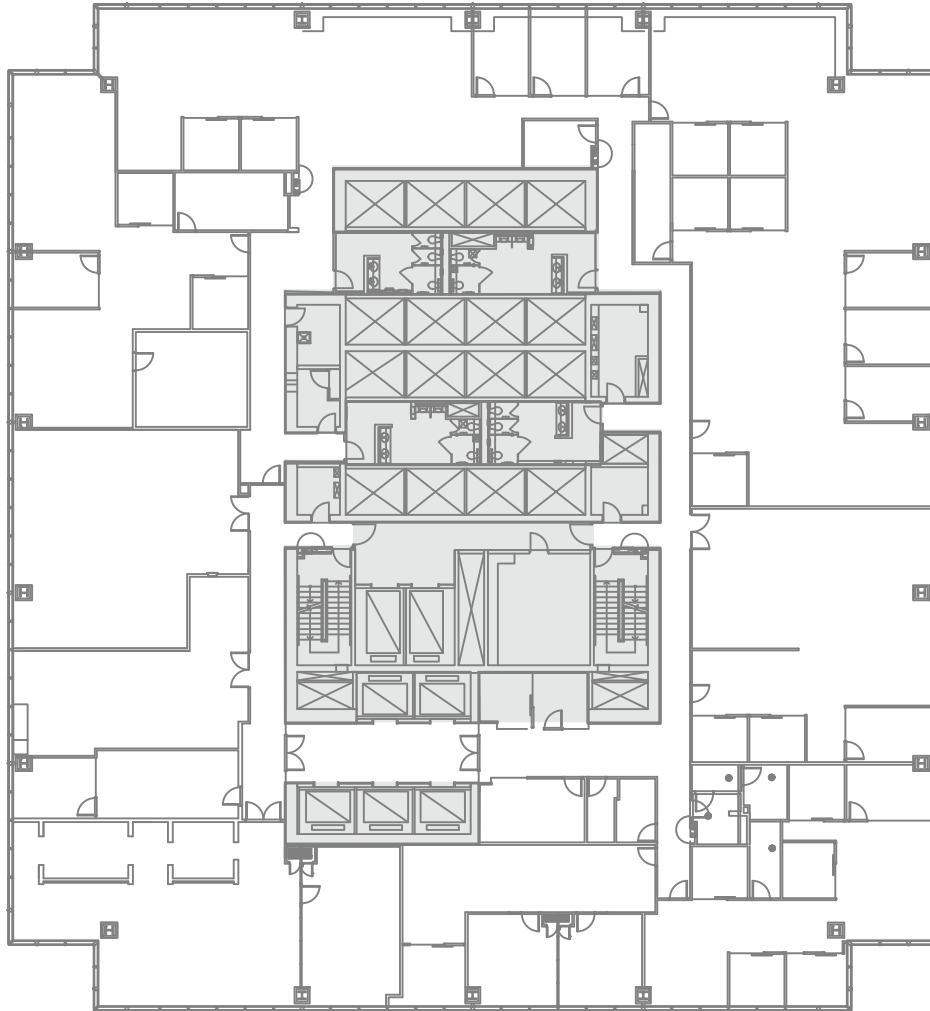

# BAY ADELAIDE CENTRE WEST TOWER

333 Bay Street, Toronto, Ontario

## 18th Floor

23,612 rentable square feet