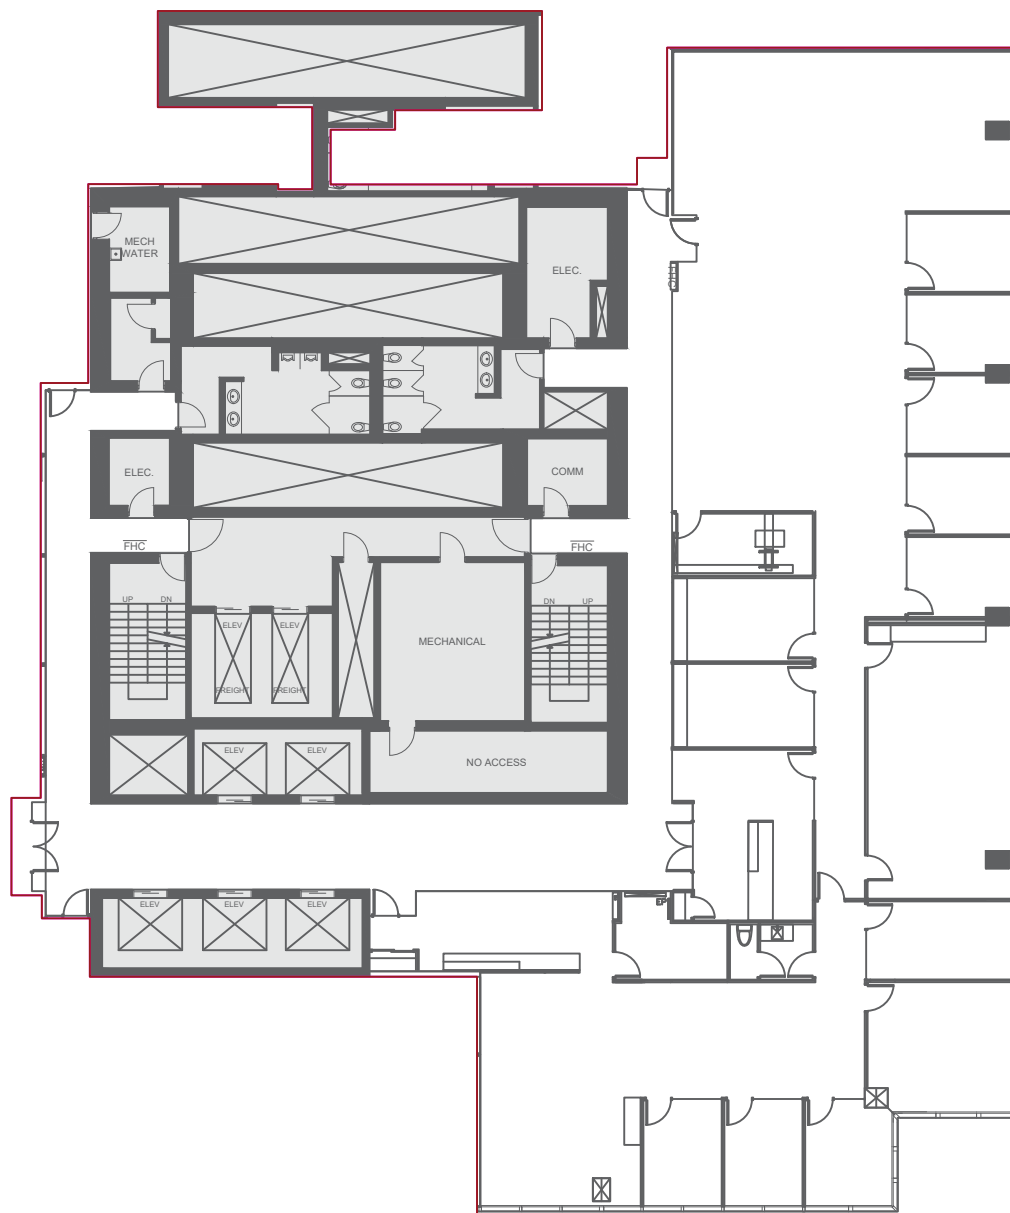

BAY ADELAIDE CENTRE WEST TOWER

333 Bay Street, Toronto, Ontario

17th Floor

7,989 rentable square feet