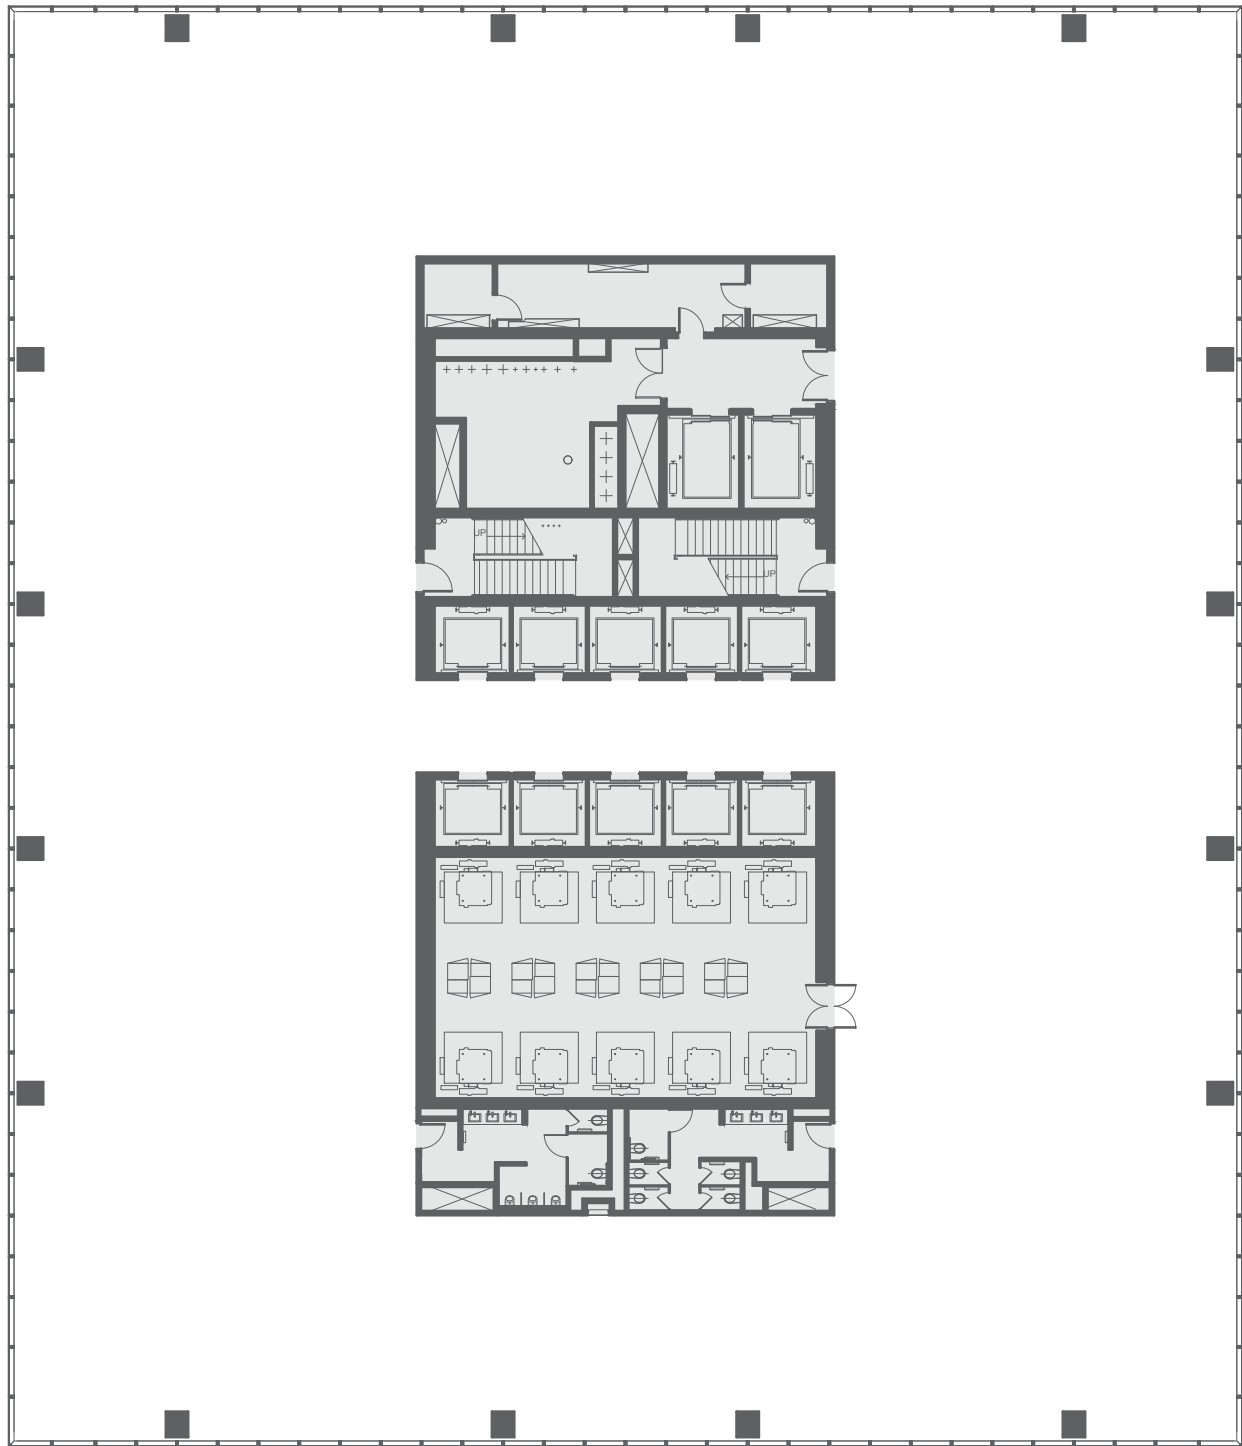

BAY ADELAIDE CENTRE EAST TOWER

22 Adelaide Street West, Toronto, Ontario

28th Floor

23,779 rentable square feet