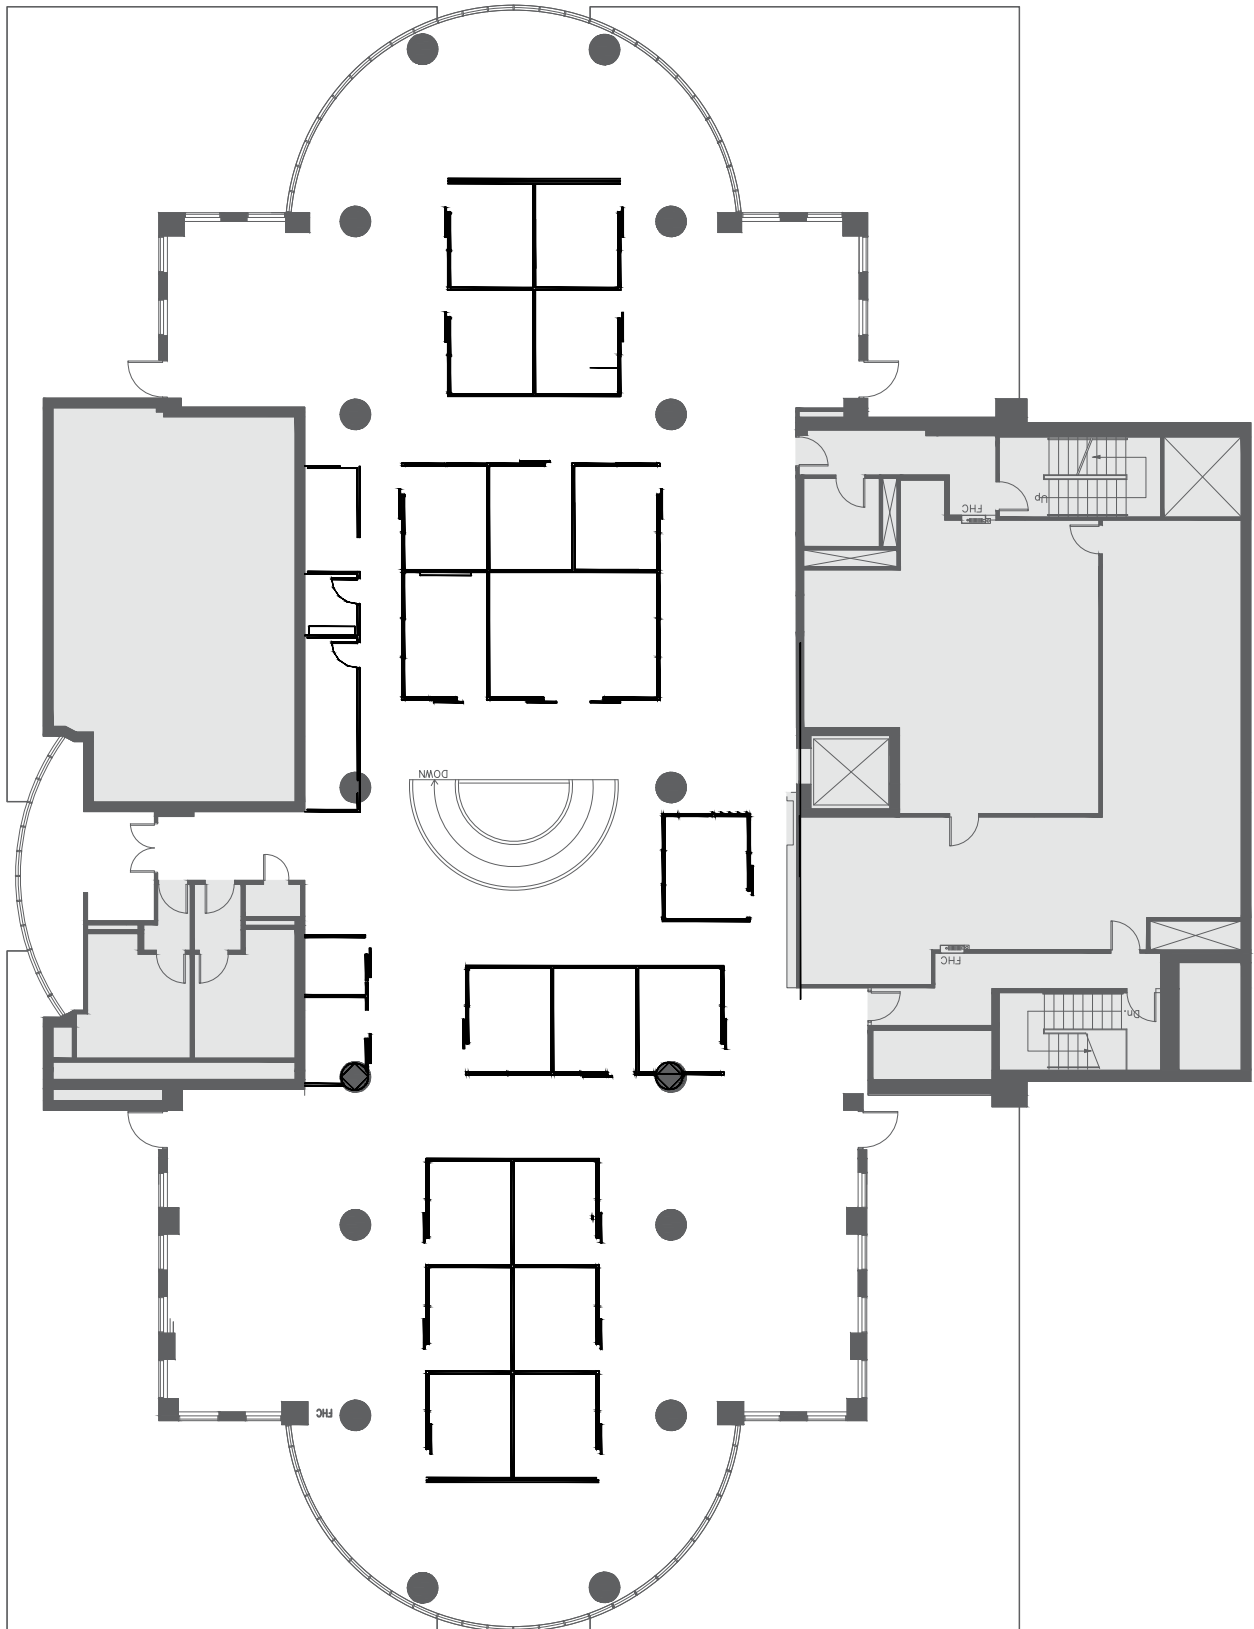

105 ADELAIDE

105 Adelaide Street West, Toronto, Ontario

11th Floor

10,277 rentable square feet