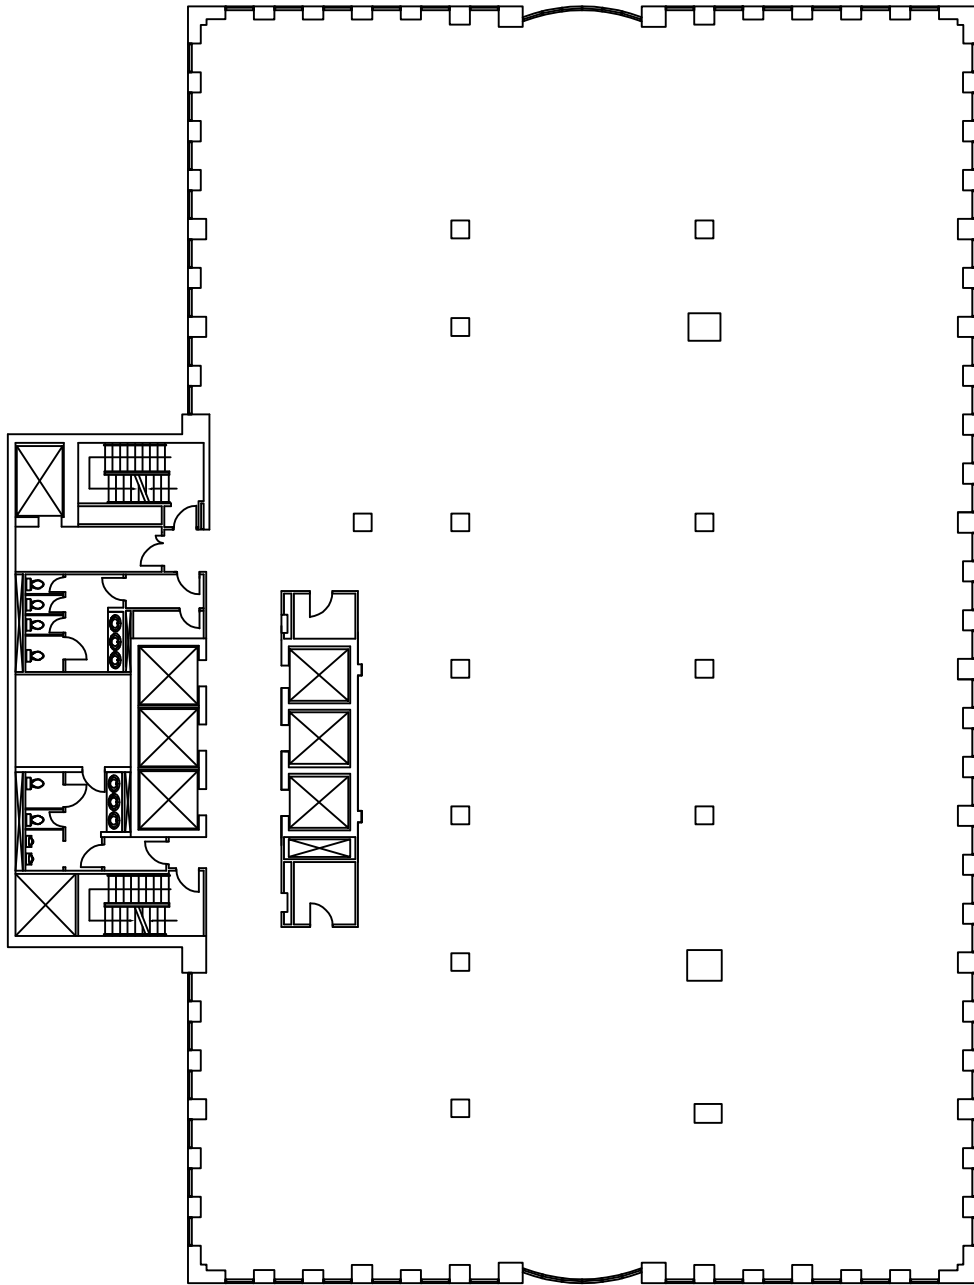

Brookfield

Building
 105 Adelaide Street West,
 Toronto, Ontario
 M4H 1P9

Floor and Area

Floor Ground

Updated By
 Brookfield Properties Corporation

Scale

Date
 November 2001

Dwg#
 A-G

Brookfield

Building

105 Adelaide Street West,
Toronto, Ontario
M4H 1P9

Floor and Area

Typical Floor

Updated By
Brookfield Properties Corporation

Scale

Date
March 2004